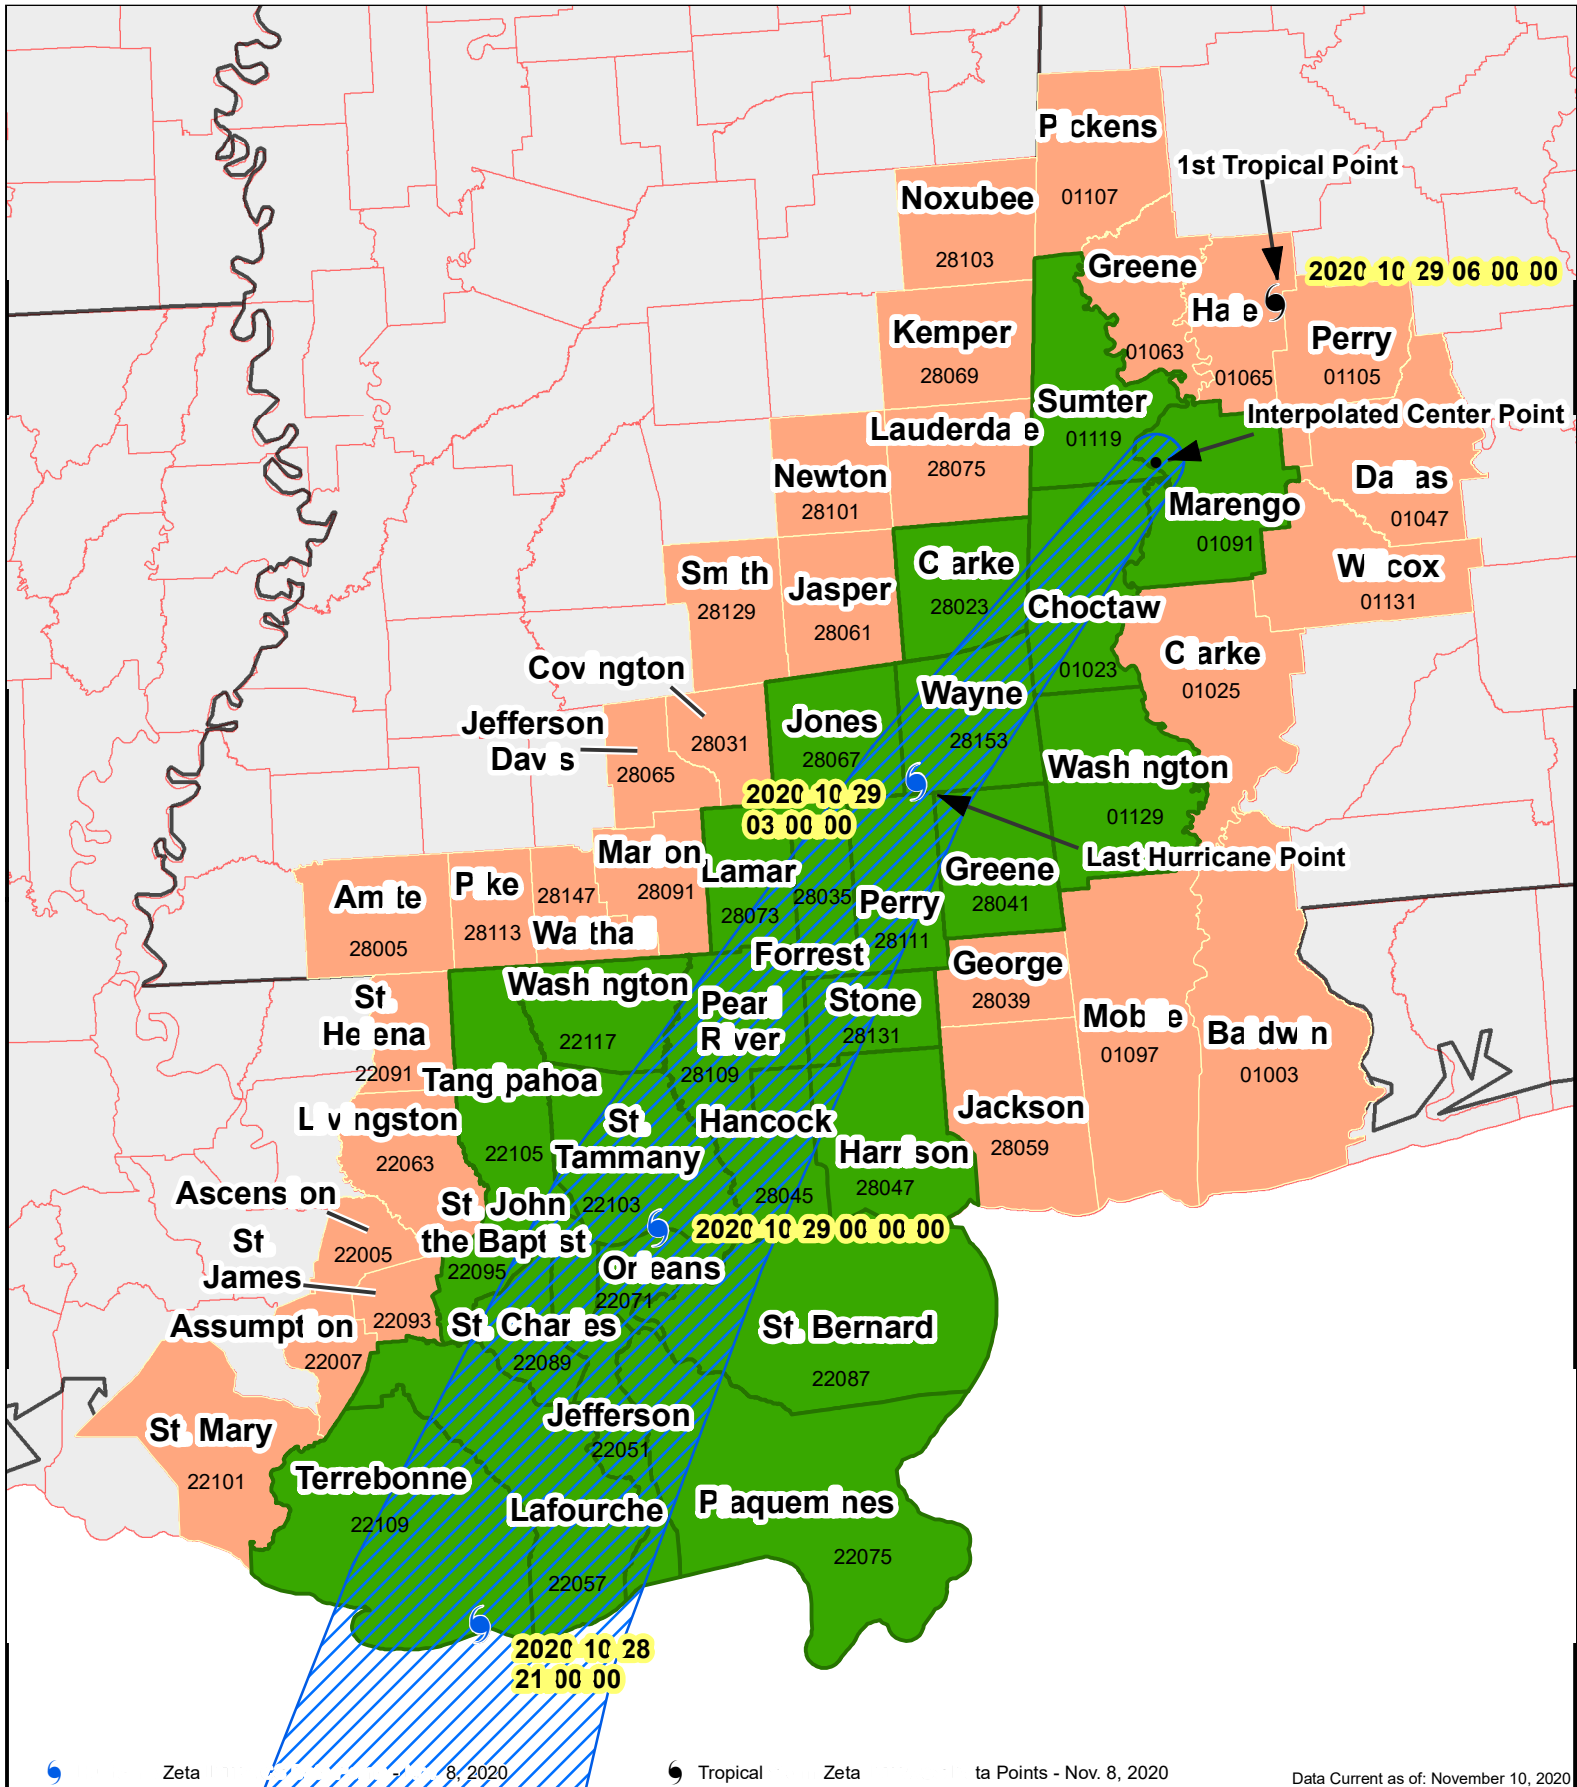

INFORMATIONAL MEMORANDUM: PM-20-077 ATTACHMENT

Hurricane	State	County			
Zeta	Alabama	Baldwin*	Choctaw	Clarke*	Dallas
		Greene	Hale	Marengo	Mobile*
		Perry	Pickens	Sumter	Washington*
		Wilcox			
	Louisiana	Ascension	Assumption	Jefferson	Lafourche
		Livingston	Orleans	Plaquemines	St. Bernard
		St. Charles	St. Helena	St. James	St. John the Baptist
		St. Mary	St. Tammany	Tangipahoa	Terrebonne
		Washington			
	Mississippi	Amite	Clarke	Covington	Forrest
		George*	Greene*	Hancock	Harrison*
		Jackson*	Jasper	Jefferson Davis	Jones
		Kemper	Lamar	Lauderdale	Marion
		Newton	Noxubee	Pearl River	Perry
		Pike	Smith	Stone*	Walthall
		Wayne			

* Triggered by Hurricane Sally on September 16, 2020.

2020 Hurricane Zeta - IBTRACS

<https://www.ncei.noaa.gov/data/international-best-track-archive-for-climate-stewardship-ibtracs/v04r00/access/shapefile/>

Zeta

Nov 8, 2020

Tropical

Zeta

Time Points - Nov. 8, 2020

Data Current as of: November 10, 2020

Hurricane Zeta Corridor for RMA

Primary Triggered County

Projection: U S A Contiguous Albers Equal Area Conic