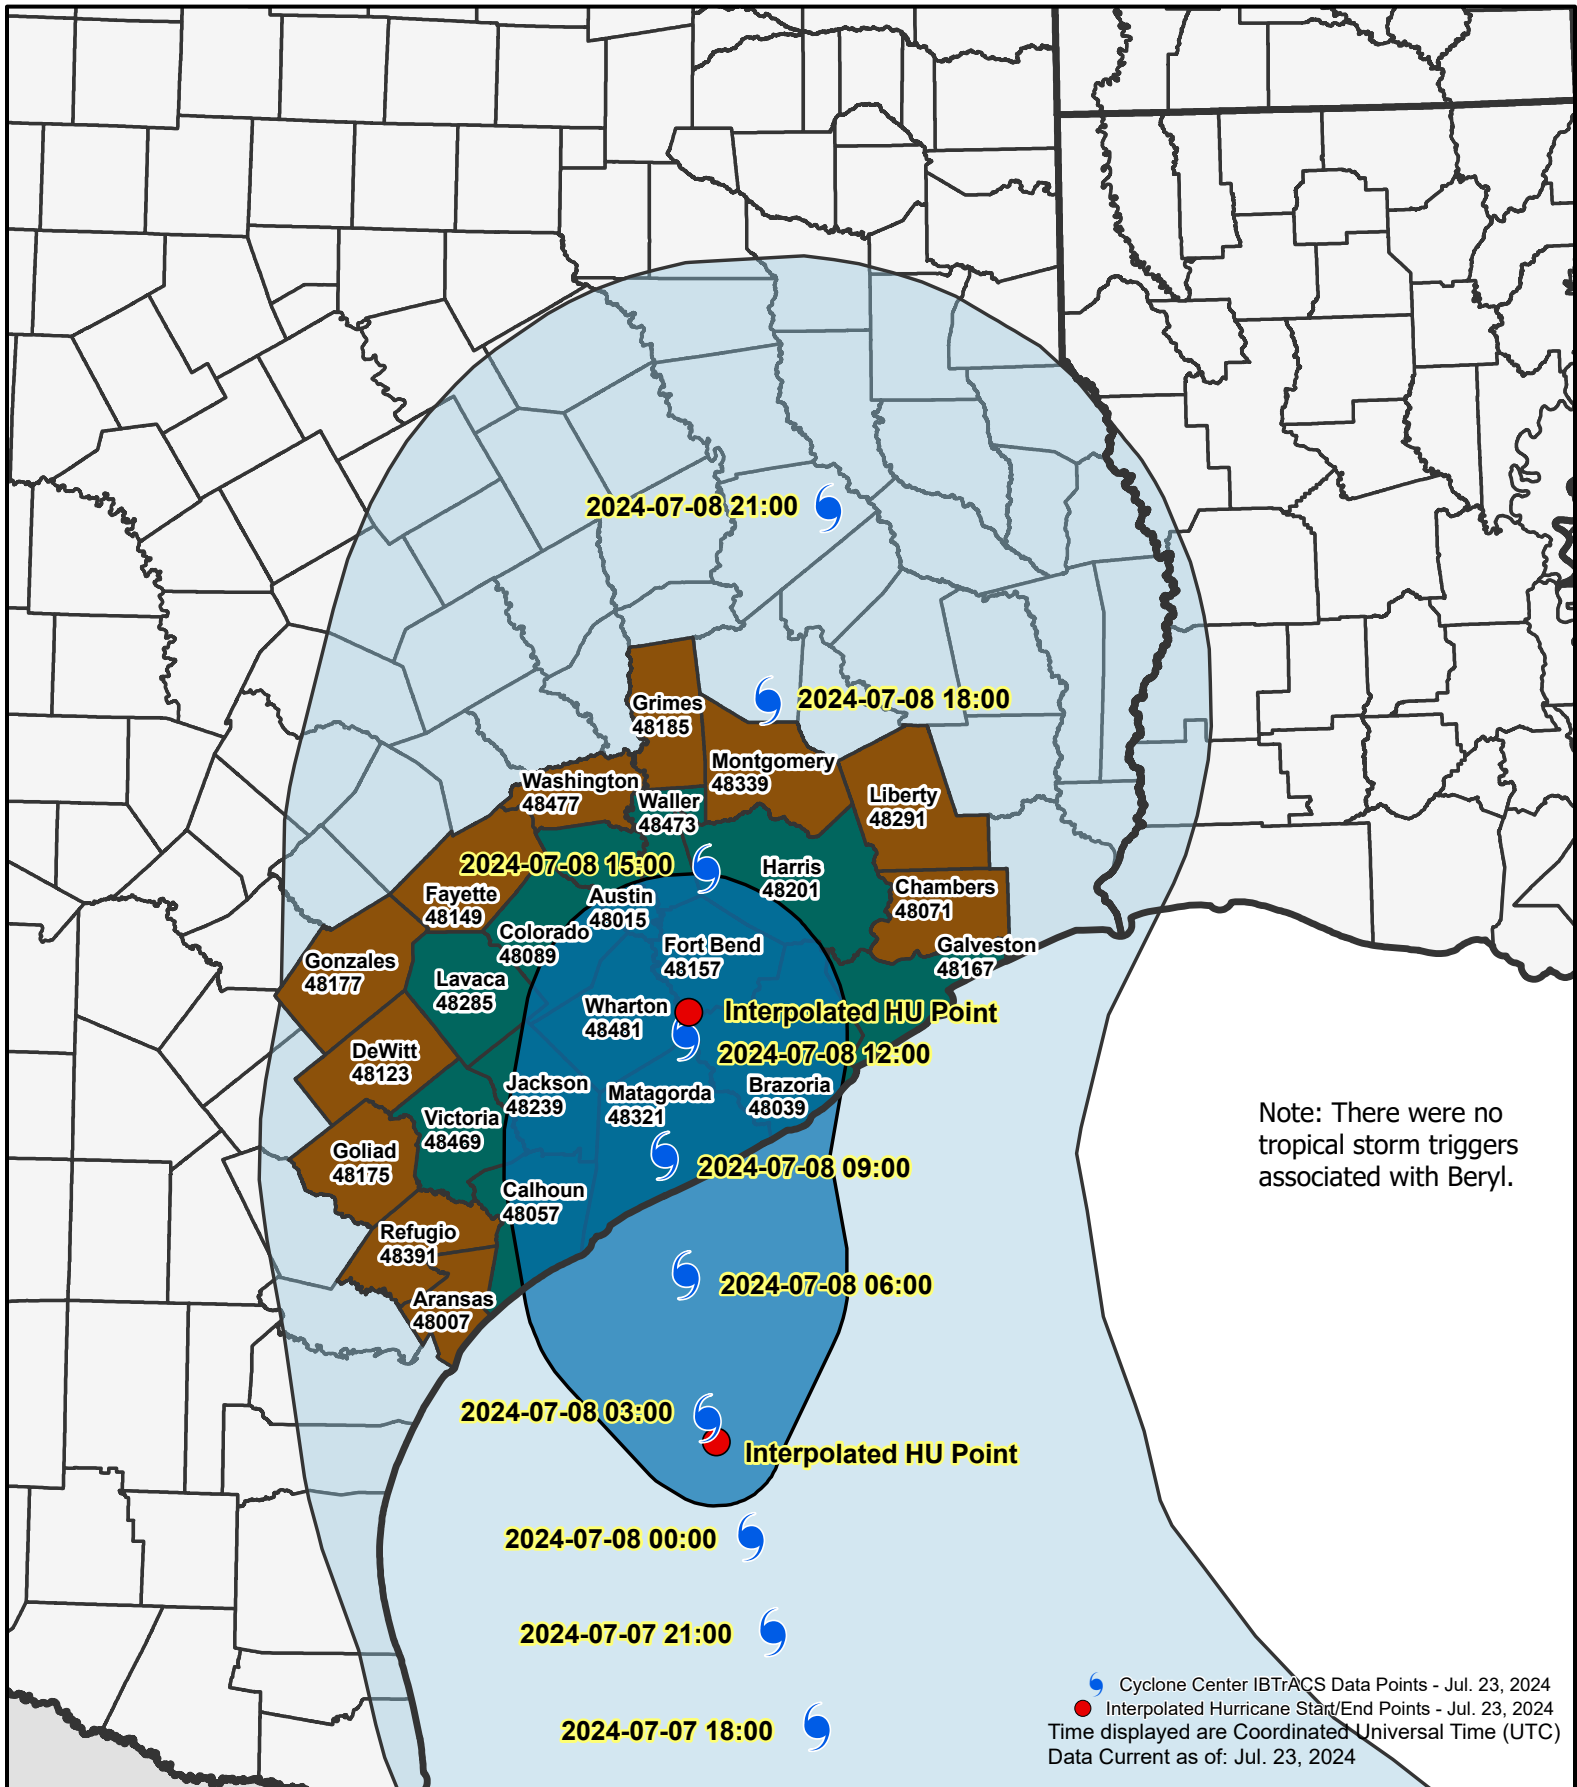

# 2024 Hurricane Beryl - IBTrACS

Hurricane Beryl Corridor for RMA  
Tropical Storm Beryl Corridor for RMA

Hurricane Direct  
Hurricane Indirect

County Census Boundary - 2023

The information displayed in this map is intended to serve as an aid in displaying data provided or stored by the Risk Management Agency. It does not modify, replace or supersede any USDA published policy provisions or procedures. Projection: U S A Contiguous Albers Equal Area Conic