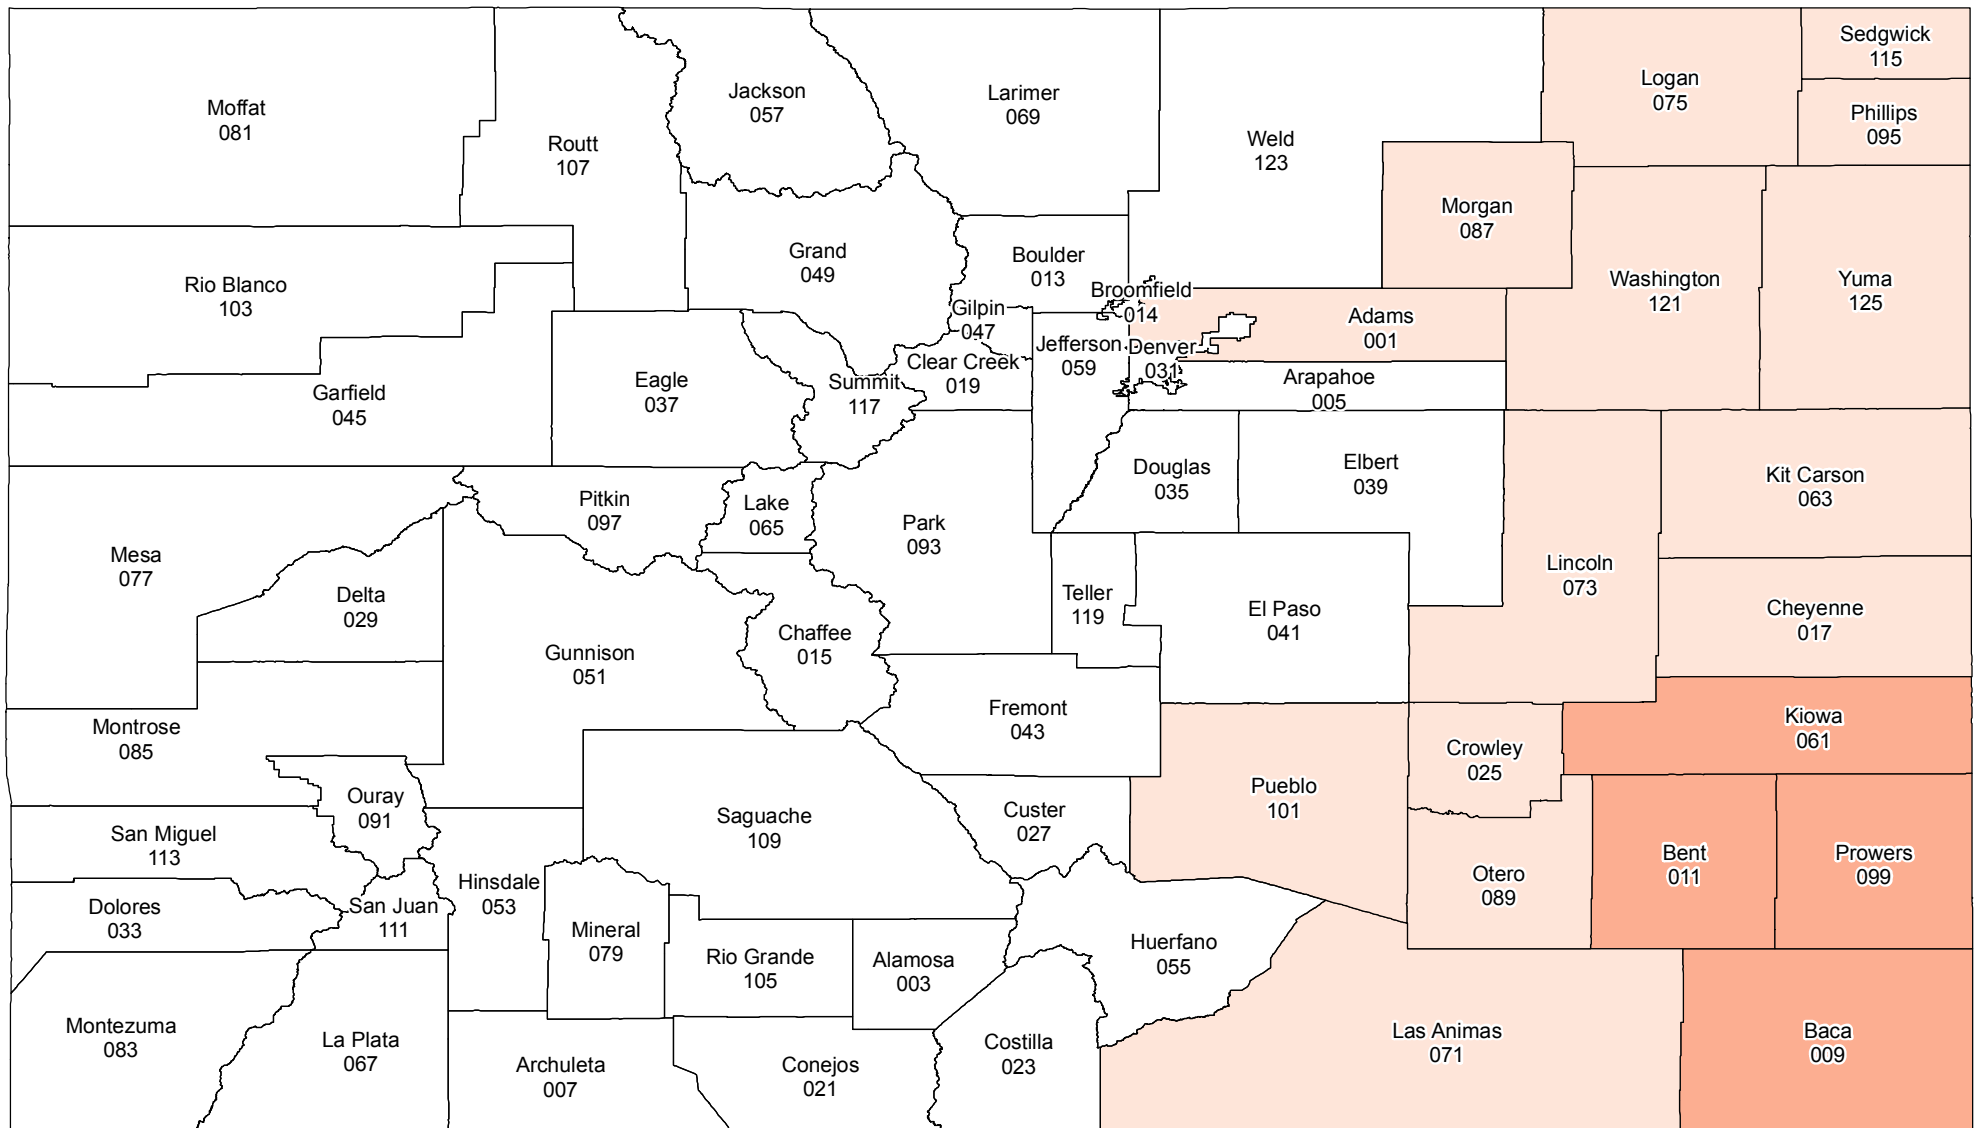

Colorado

2018 Crop Year Final Planting Dates

Grain Sorghum

June 15, 2018
 June 20, 2018

Source: Risk Management Agency
 Map Created By: RMA, Topeka Regional Office, Topeka KS
 Map Creation Date: January 12, 2018
 Map Projection: World Mercator

The Information displayed in this map is intended to serve as an aid in displaying data provided or stored by the Risk Management Agency. It does not modify, replace, or supersede and USDA published policy provision or procedure.