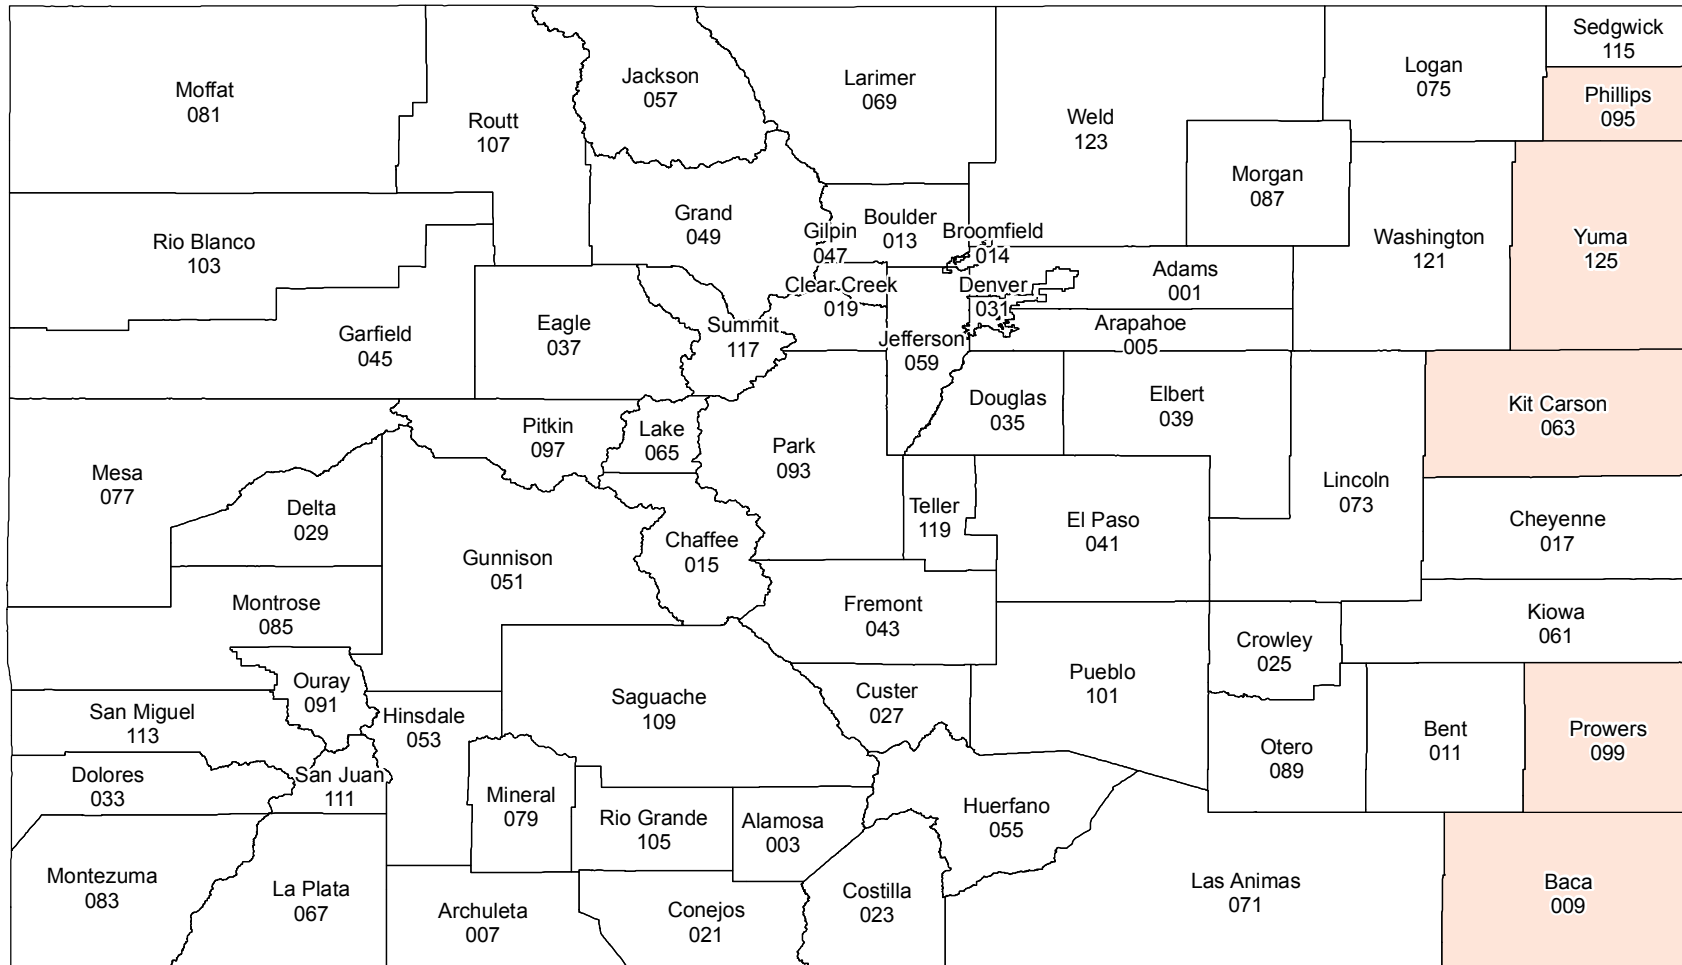

# Colorado

## 2018 Crop Year Final Planting Dates

### Popcorn

May 20, 2018

Source: Risk Management Agency  
 Map Created By: RMA, Topeka Regional Office, Topeka KS  
 Map Creation Date: January 12, 2018  
 Map Projection: World Mercator

The Information displayed in this map is intended to serve as an aid in displaying data provided or stored by the Risk Management Agency. It does not modify, replace, or supersede and USDA published policy provision or procedure.