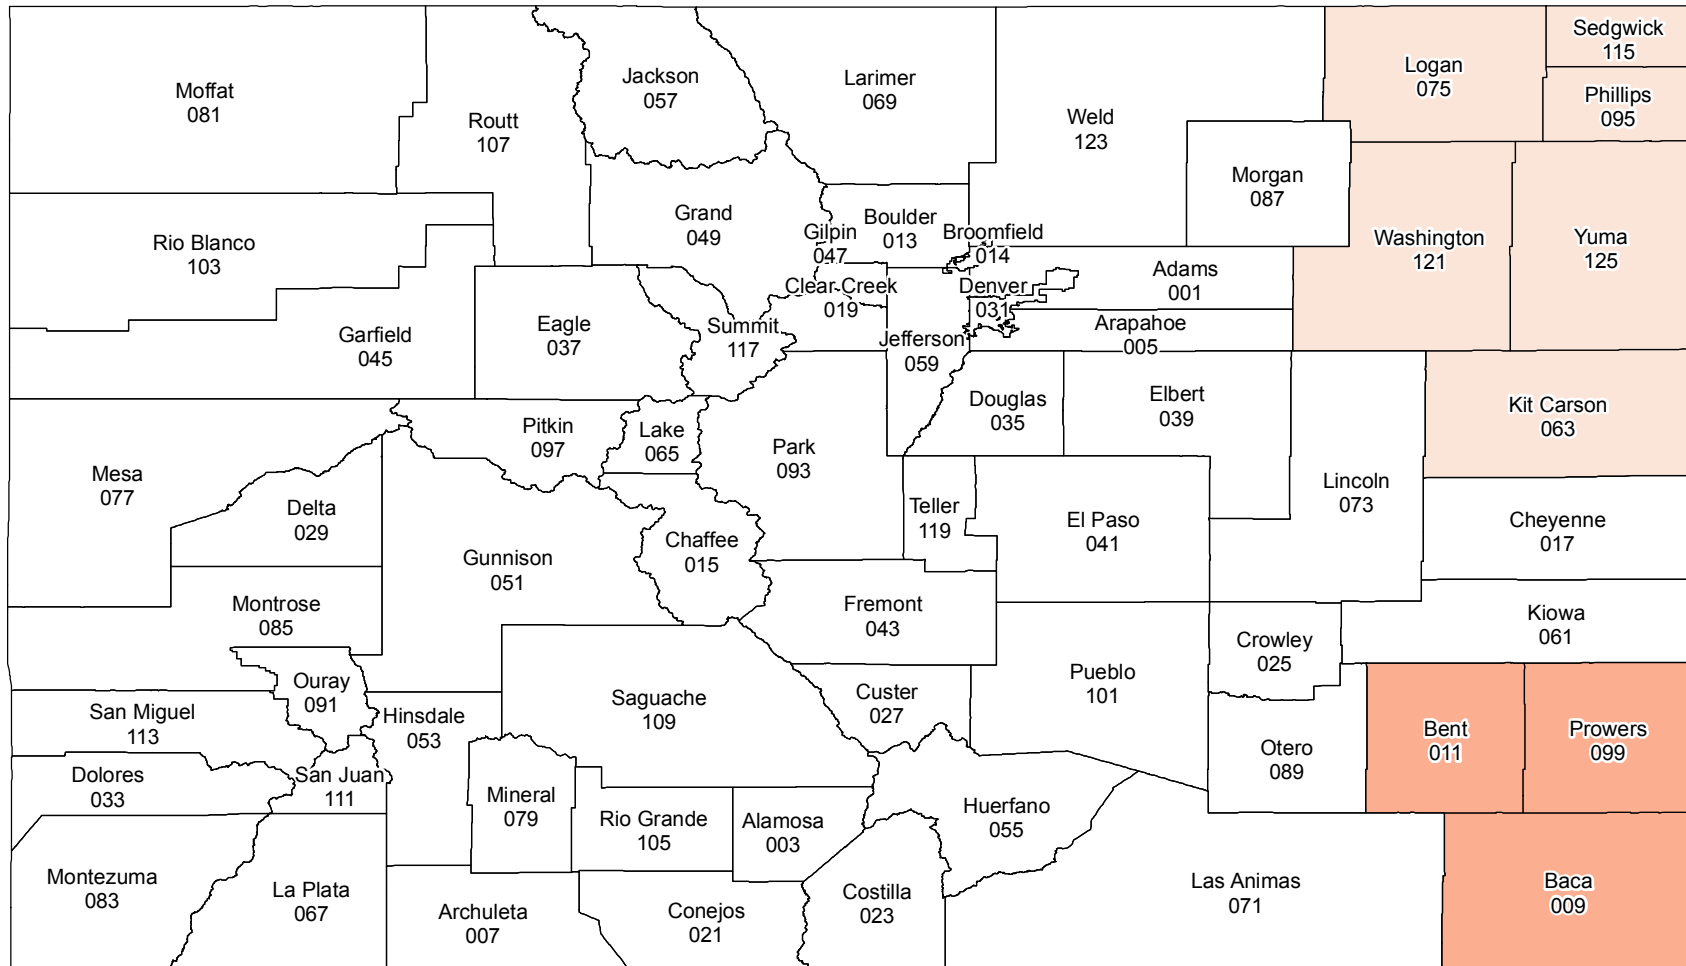

Colorado

2018 Crop Year Final Planting Dates

Soybeans

June 15, 2018
 June 25, 2018

Source: Risk Management Agency
 Map Created By: RMA, Topeka Regional Office, Topeka KS
 Map Creation Date: January 12, 2018
 Map Projection: World Mercator

The Information displayed in this map is intended to serve as an aid in displaying data provided or stored by the Risk Management Agency. It does not modify, replace, or supersede and USDA published policy provision or procedure.