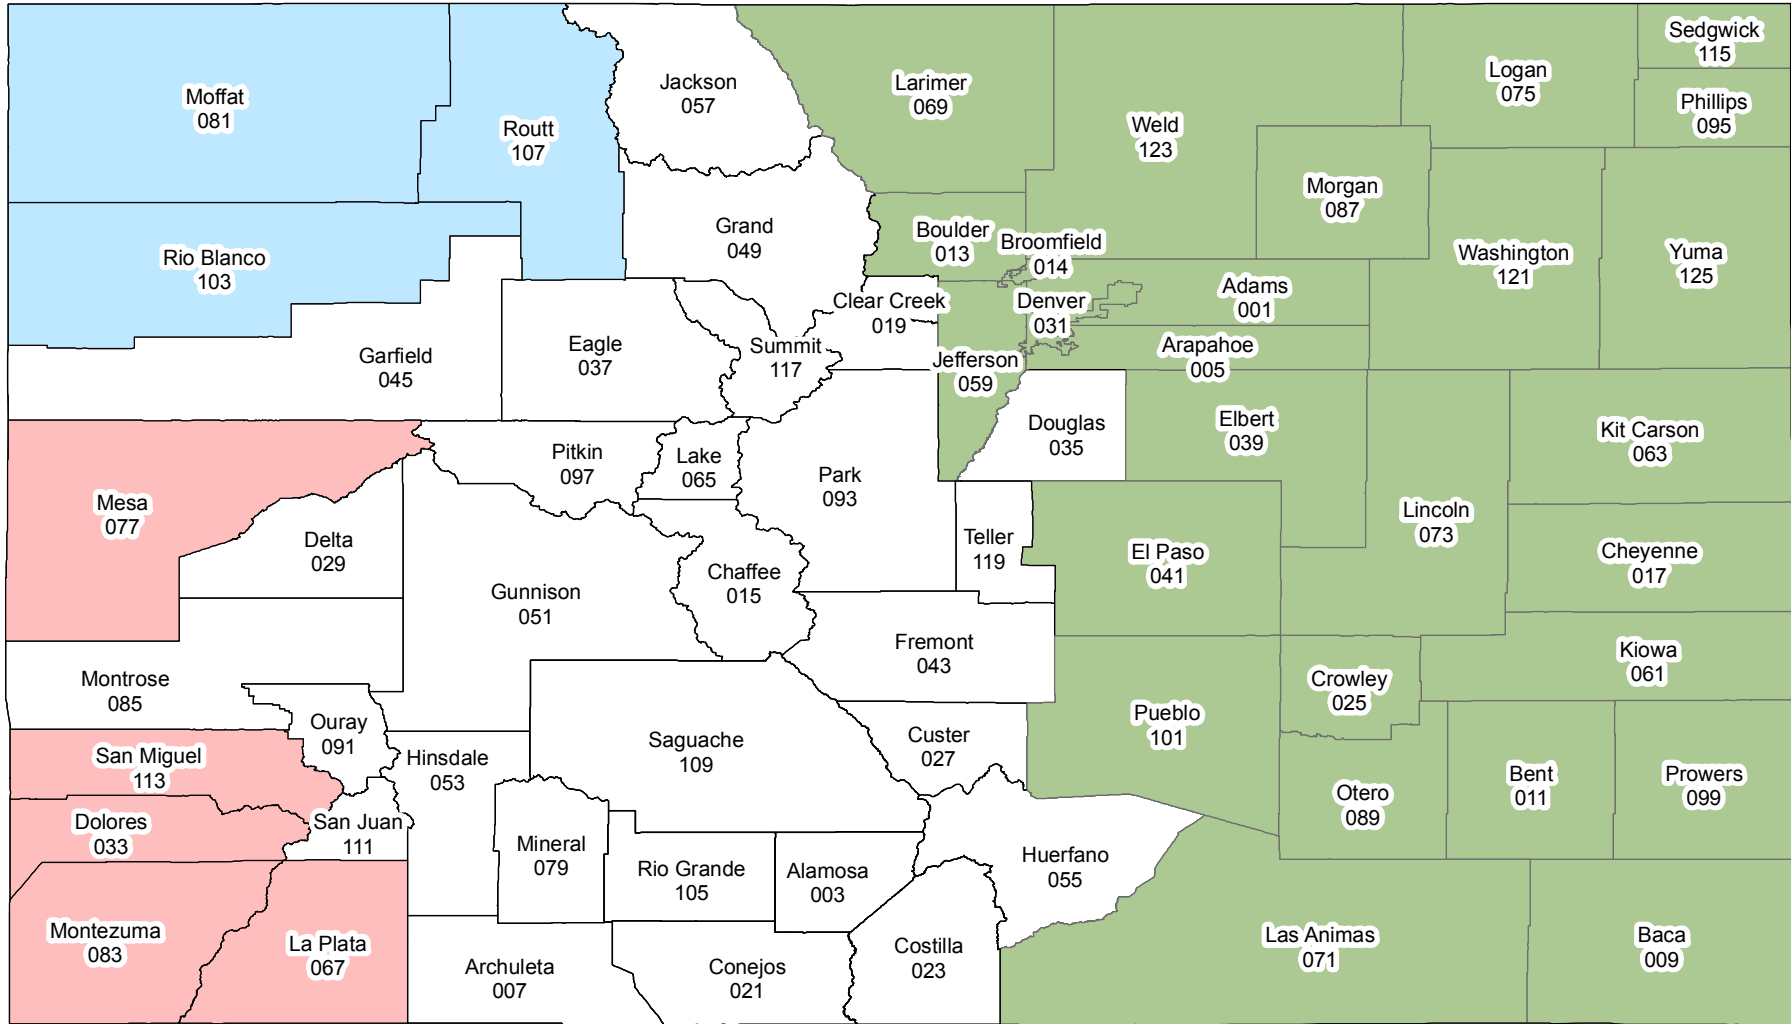

# COLORADO

## 2018 Crop Year Final Planting Dates

### WHEAT

Winter - October 31, 2017/Spring - May 31, 2018
  October 15, 2017
  Winter - October 31, 2017/Spring - May 15, 2018

Source: Risk Management Agency  
 Map Created By: RMA, Topeka Regional Office, Topeka KS  
 Map Creation Date: September 14, 2017  
 Map Projection: World Mercator