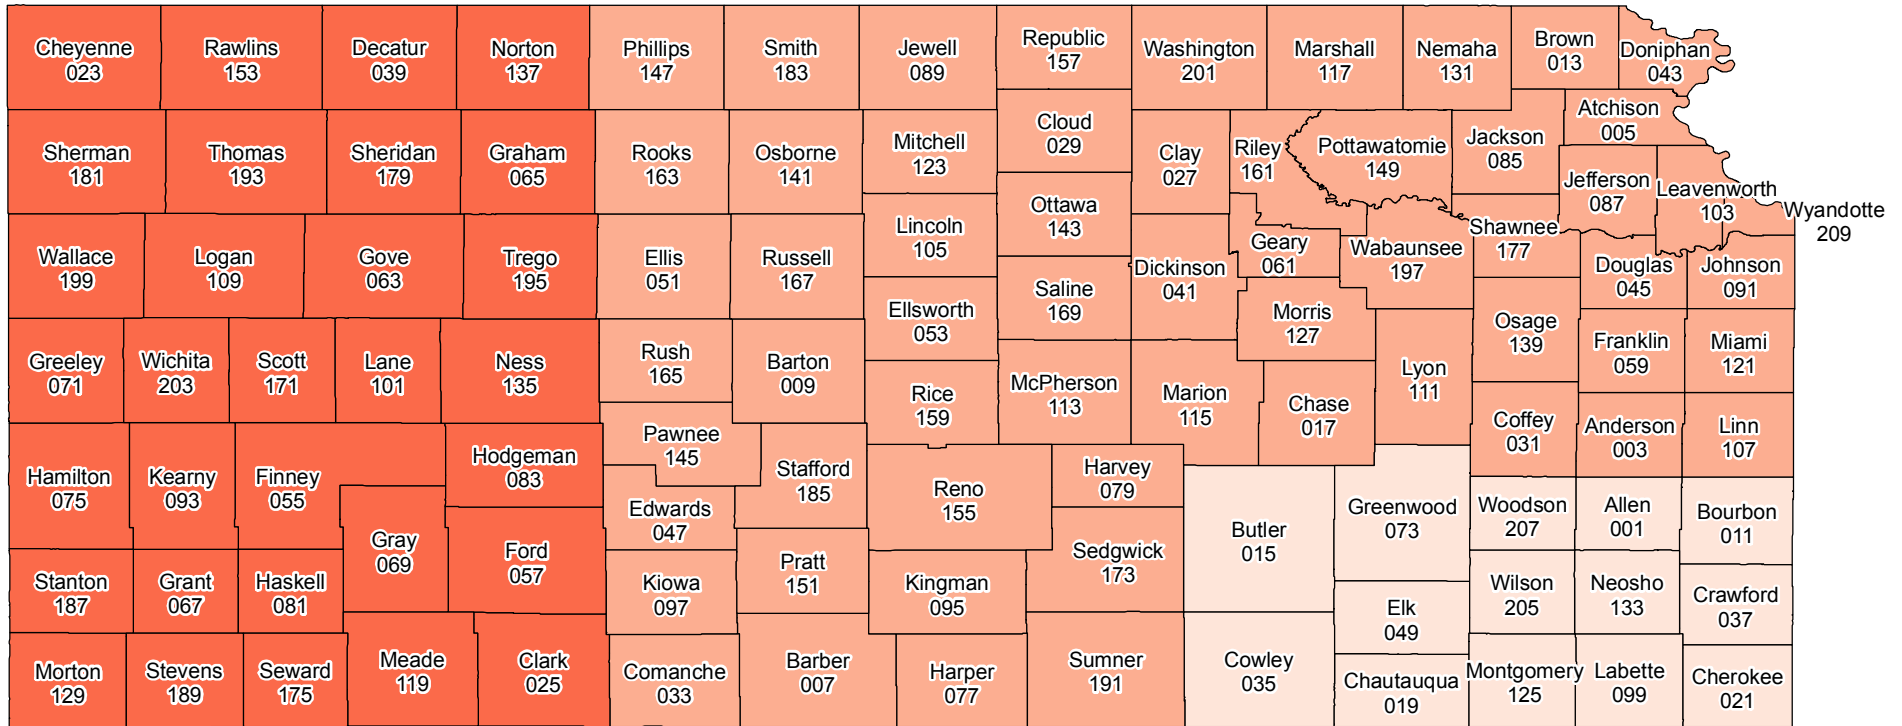

Kansas

2018 Crop Year Final Planting Dates

Corn

Source: Risk Management Agency
 Map Created By: RMA, Topeka Regional Office, Topeka KS
 Map Creation Date: January 12, 2018
 Map Projection: World Mercator