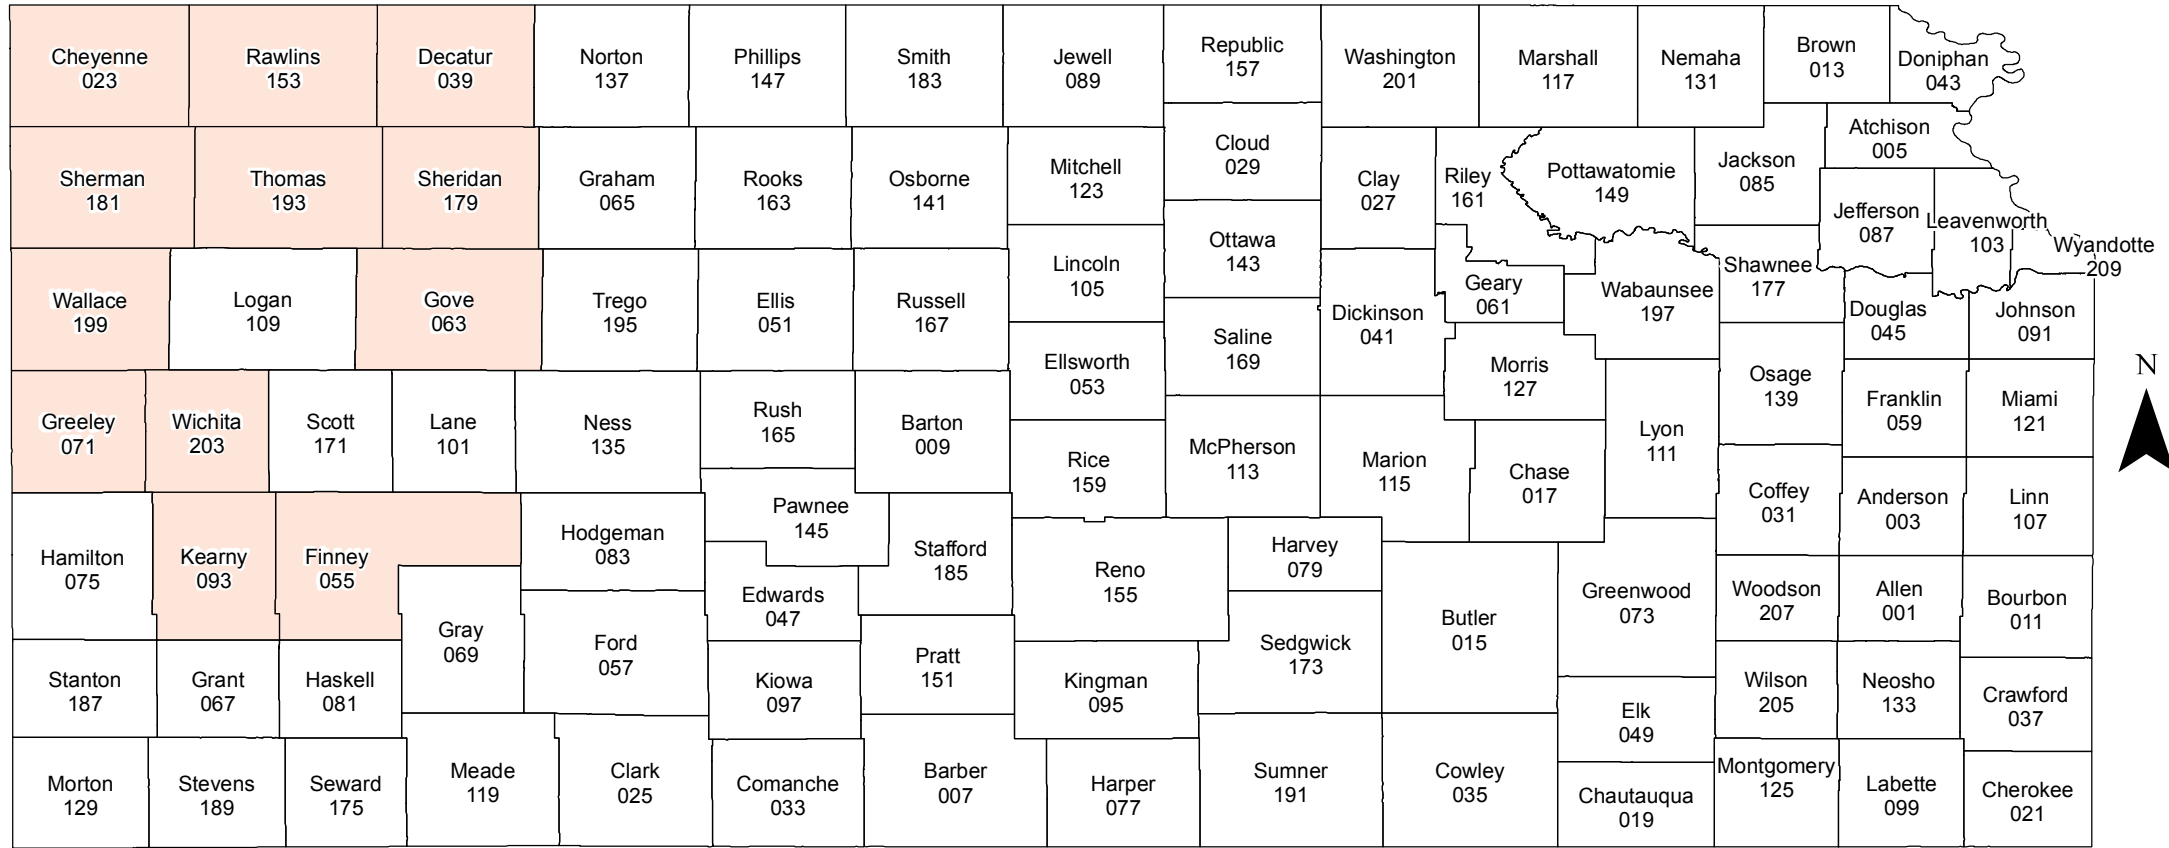

# Kansas

## 2018 Crop Year Final Planting Dates

### Dry Beans

June 25, 2018

Source: Risk Management Agency  
 Map Created By: RMA, Topeka Regional Office, Topeka KS  
 Map Creation Date: January 12, 2018  
 Map Projection: World Mercator

The Information displayed in this map is intended to serve as an aid in displaying data provided or stored by the Risk Management Agency. It does not modify, replace, or supersede and USDA published policy provision or procedure.