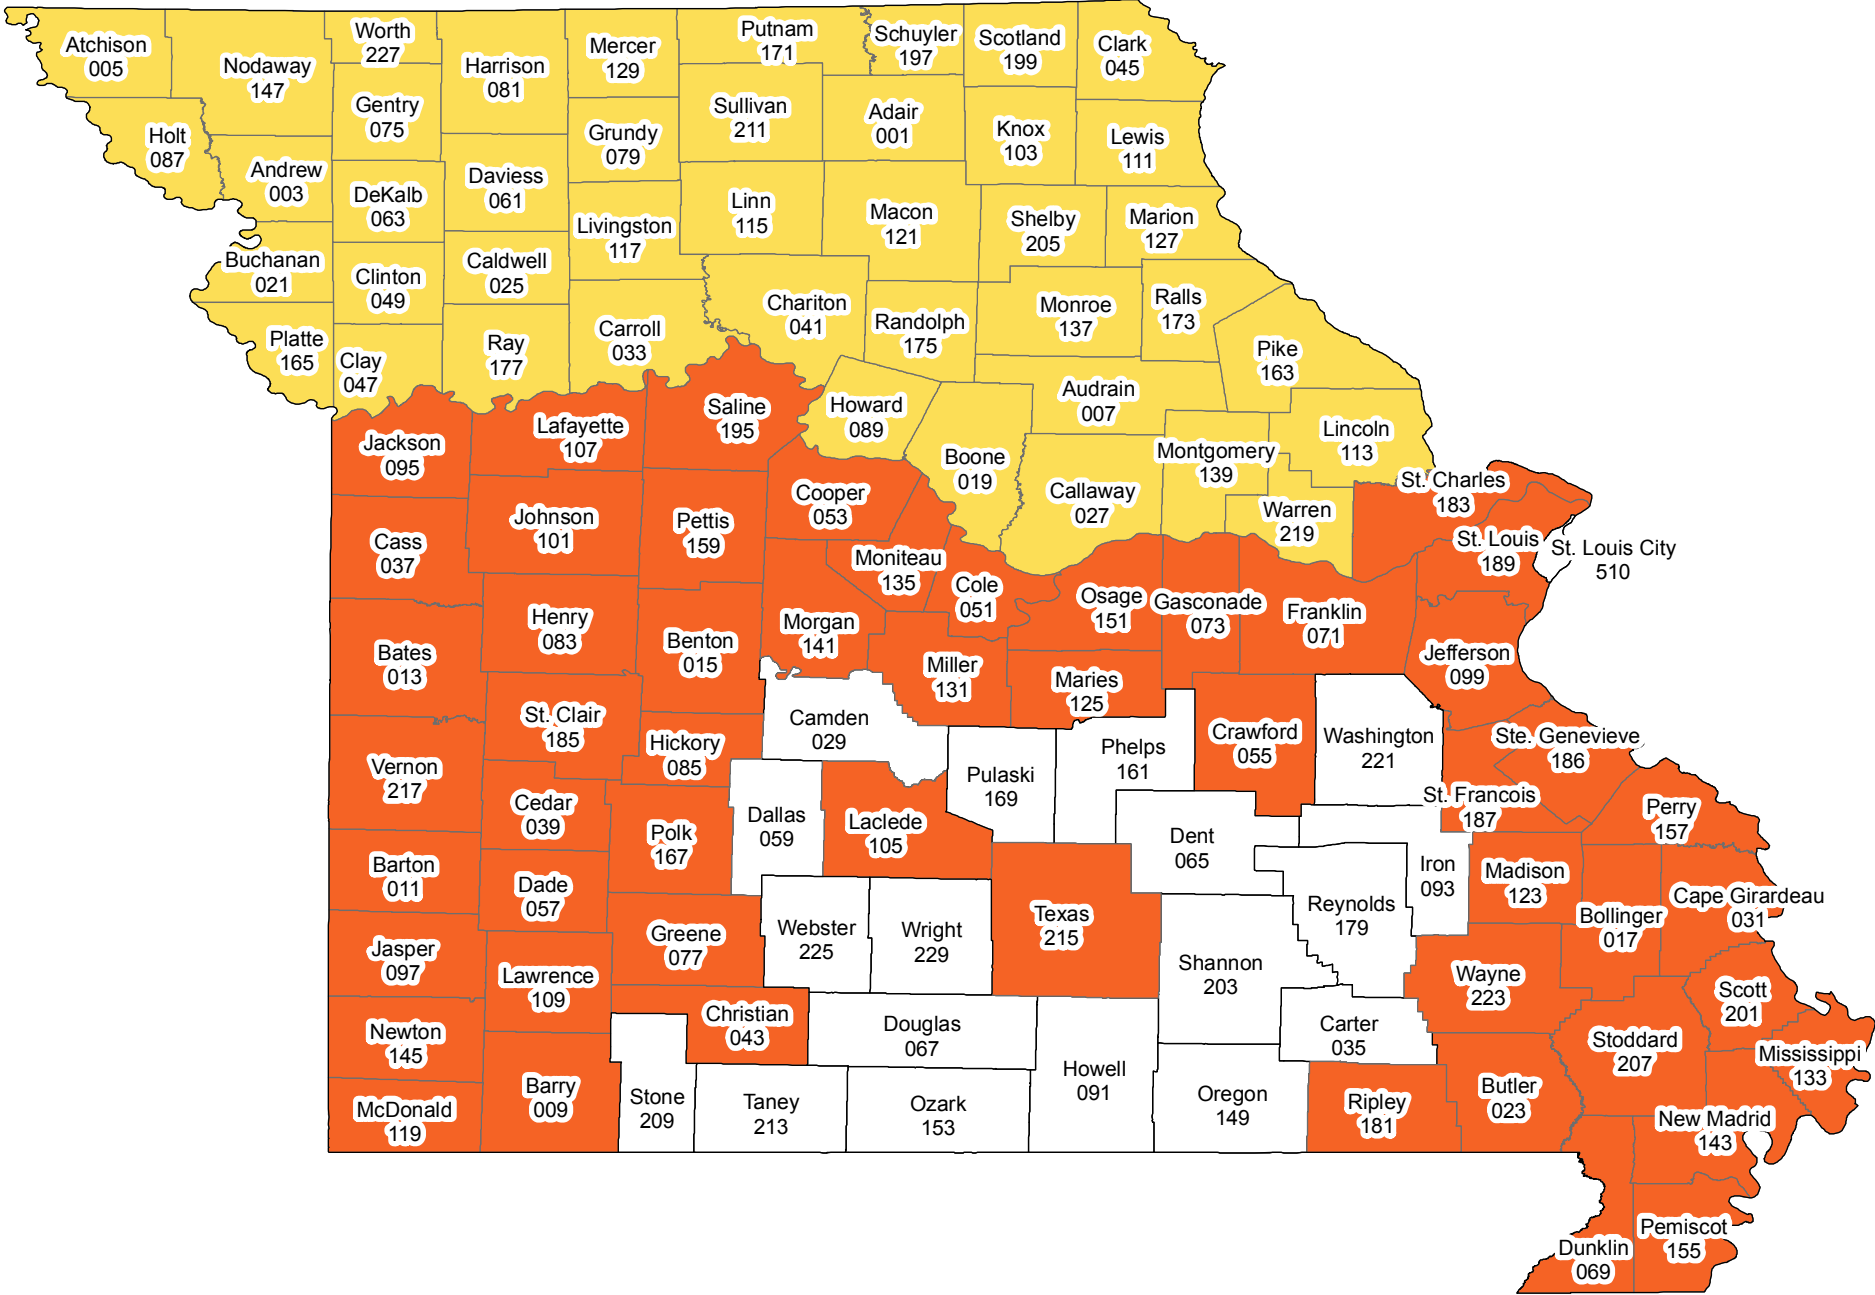

MISSOURI

2018 Crop Year Final Planting Dates

WHEAT

Source: Risk Management Agency
 Map Created By: RMA, Topeka Regional Office, Topeka KS
 Map Creation Date: September 14, 2017
 Map Projection: World Mercator

The Information displayed in this map is intended to serve as an aid in displaying data provided or stored by the Risk Management Agency. It does not modify, replace, or supersede and USDA published policy provision or procedure.