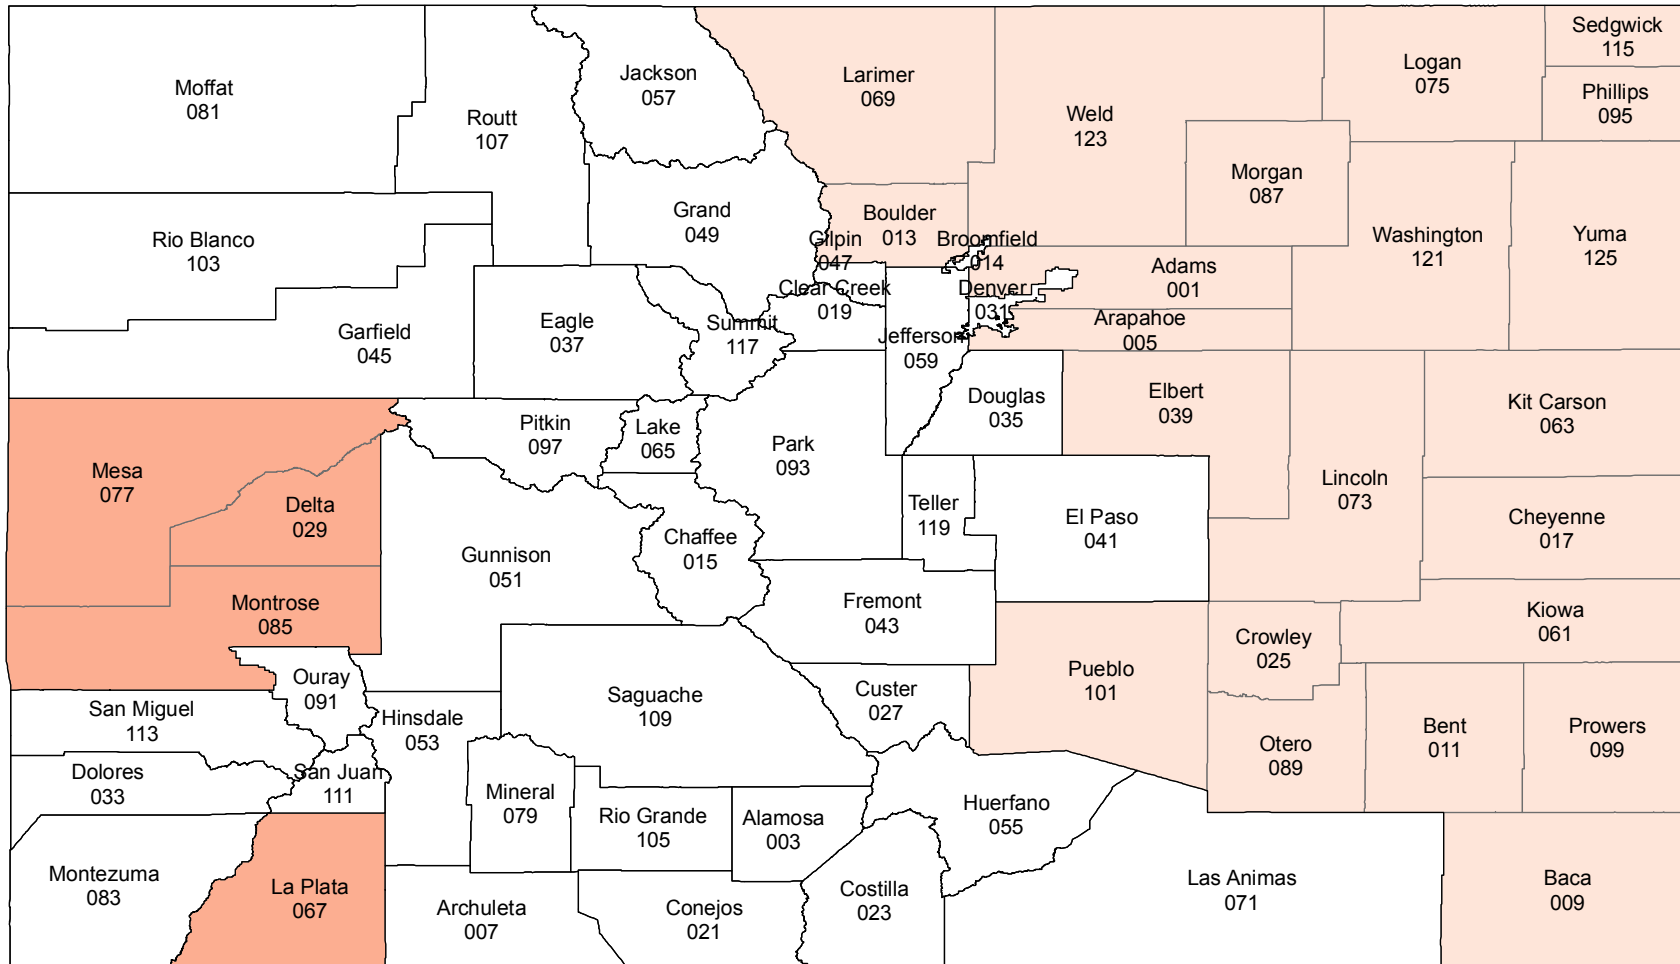

# COLORADO

## 2018 Crop Year Earliest Planting Dates

### Corn

Source: Risk Management Agency  
 Map Created By: RMA, Topeka Regional Office, Topeka KS  
 Map Creation Date: January 12, 2018  
 Map Projection: World Mercator

The Information displayed in this map is intended to serve as an aid in displaying data provided or stored by the Risk Management Agency. It does not modify, replace, or supersede and USDA published policy provision or procedure.