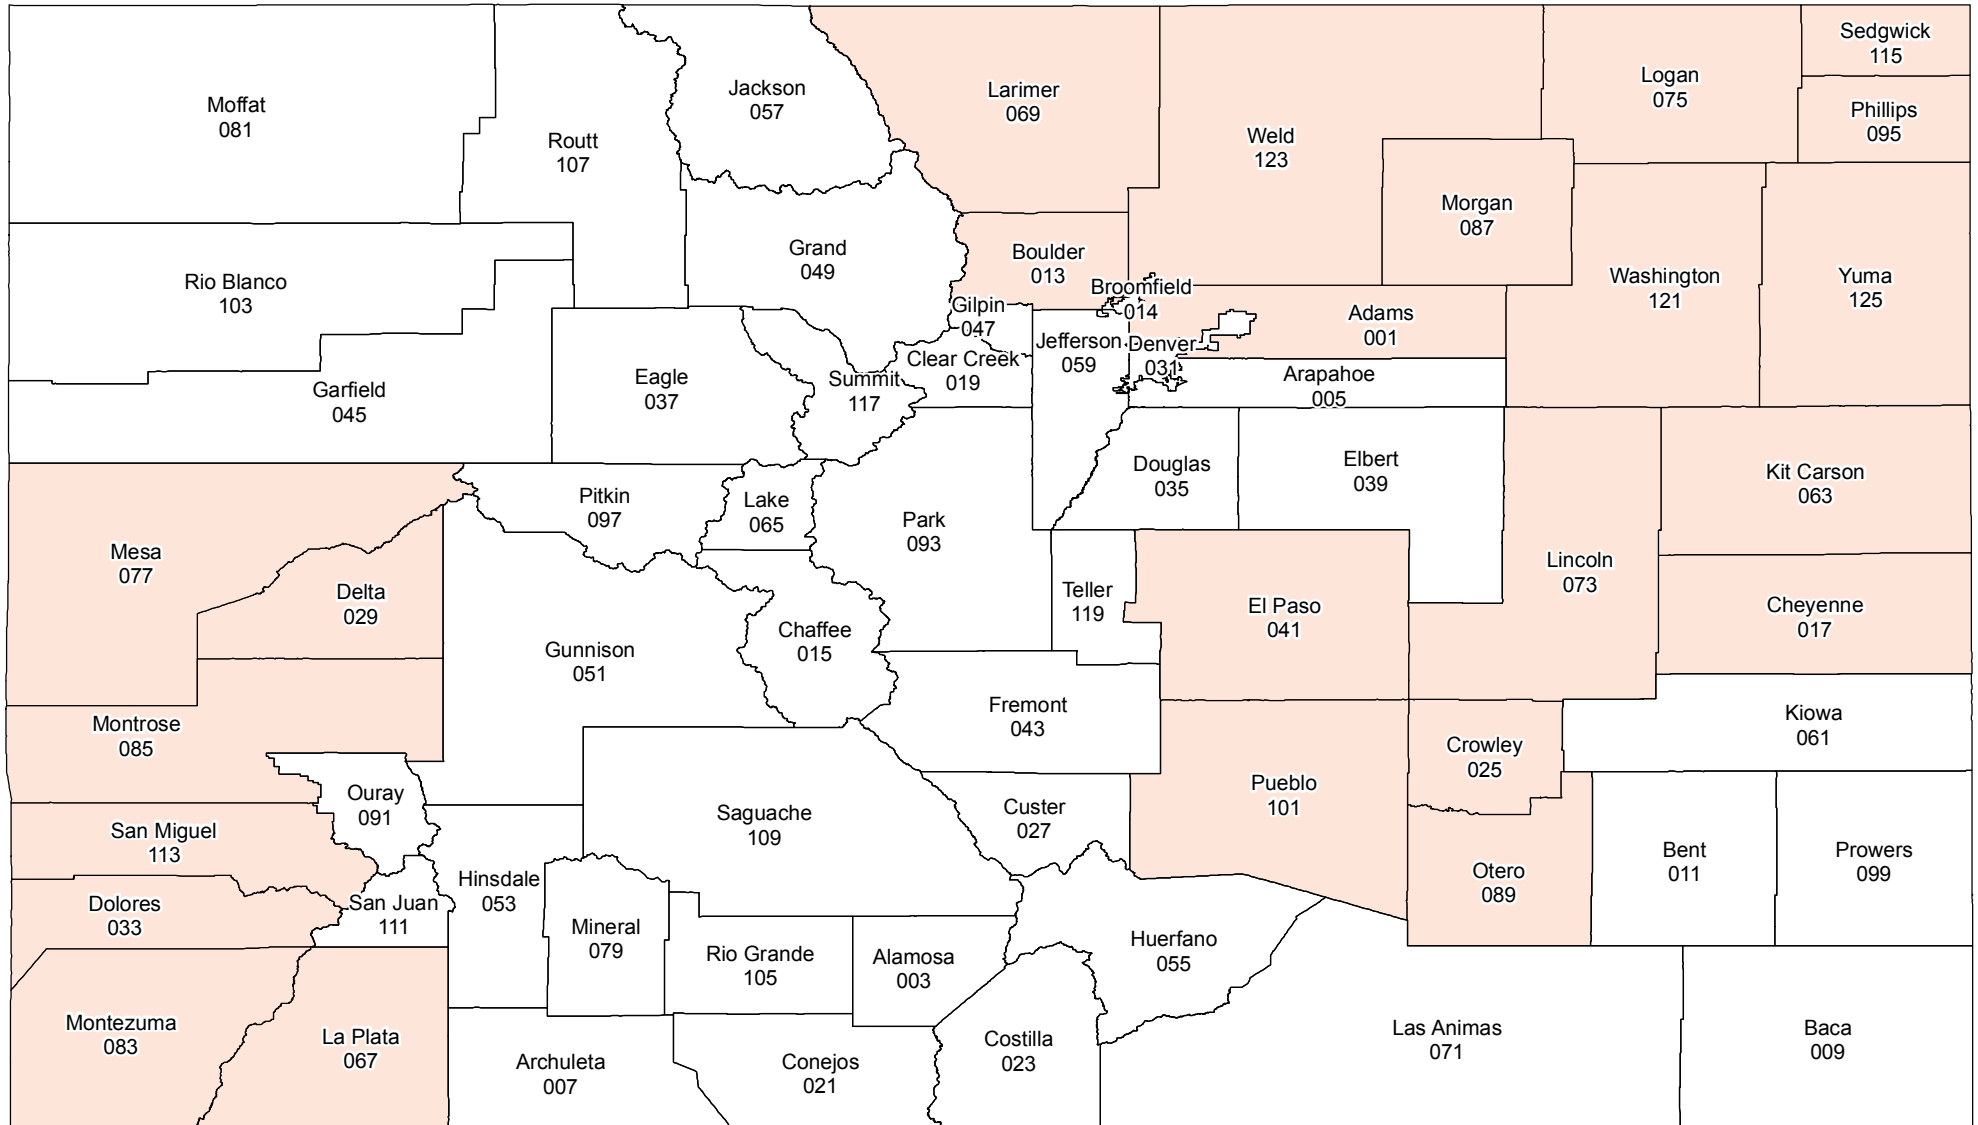

Colorado

2018 Crop Year Earliest Planting Dates

Dry Beans

May 15, 2018

Source: Risk Management Agency
 Map Created By: RMA, Topeka Regional Office, Topeka KS
 Map Creation Date: January 12, 2018
 Map Projection: World Mercator

The Information displayed in this map is intended to serve as an aid in displaying data provided or stored by the Risk Management Agency. It does not modify, replace, or supersede and USDA published policy provision or procedure.