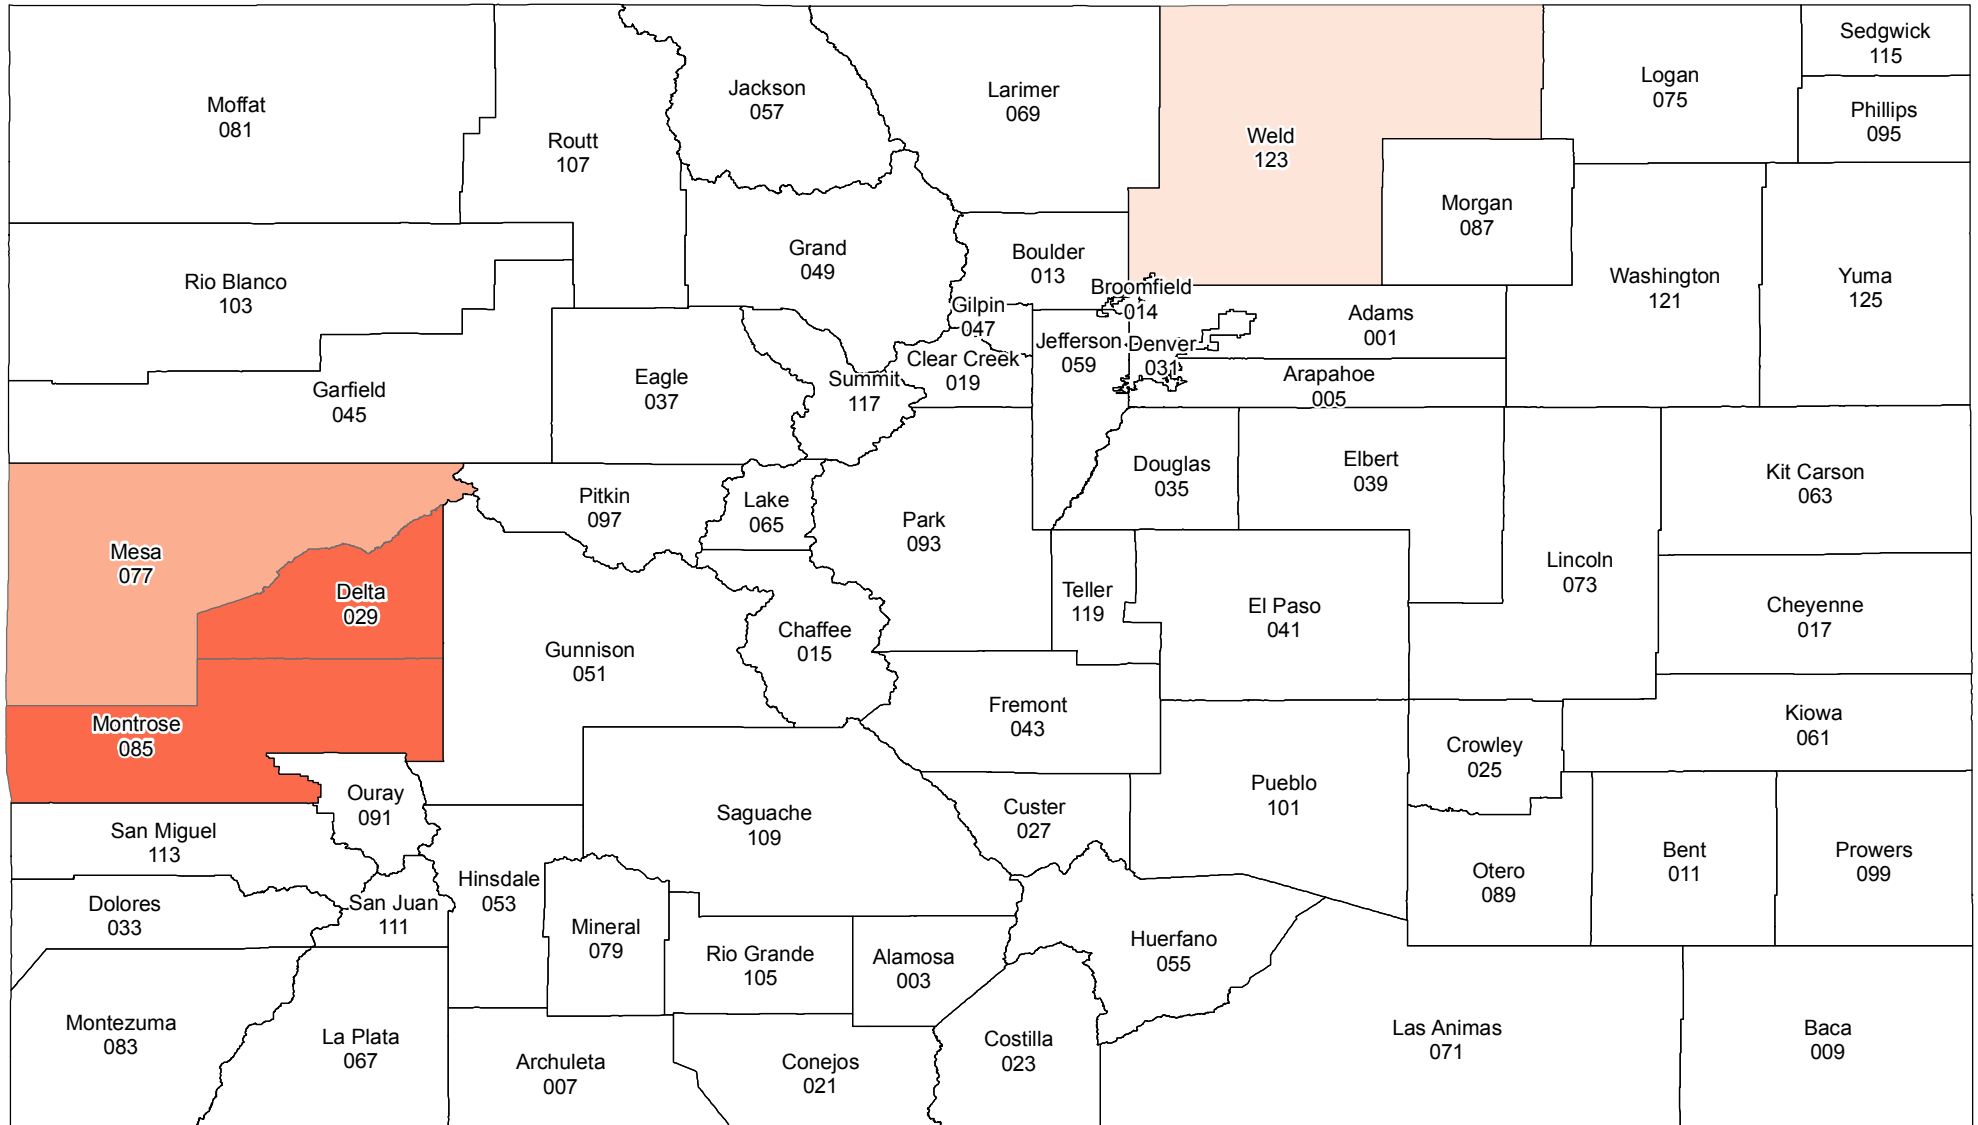

# Colorado

## 2018 Crop Year Earliest Planting Dates

### Fresh Market Sweet Corn

Source: Risk Management Agency  
 Map Created By: RMA, Topeka Regional Office, Topeka KS  
 Map Creation Date: January 12, 2018  
 Map Projection: World Mercator

The Information displayed in this map is intended to serve as an aid in displaying data provided or stored by the Risk Management Agency. It does not modify, replace, or supersede and USDA published policy provision or procedure.