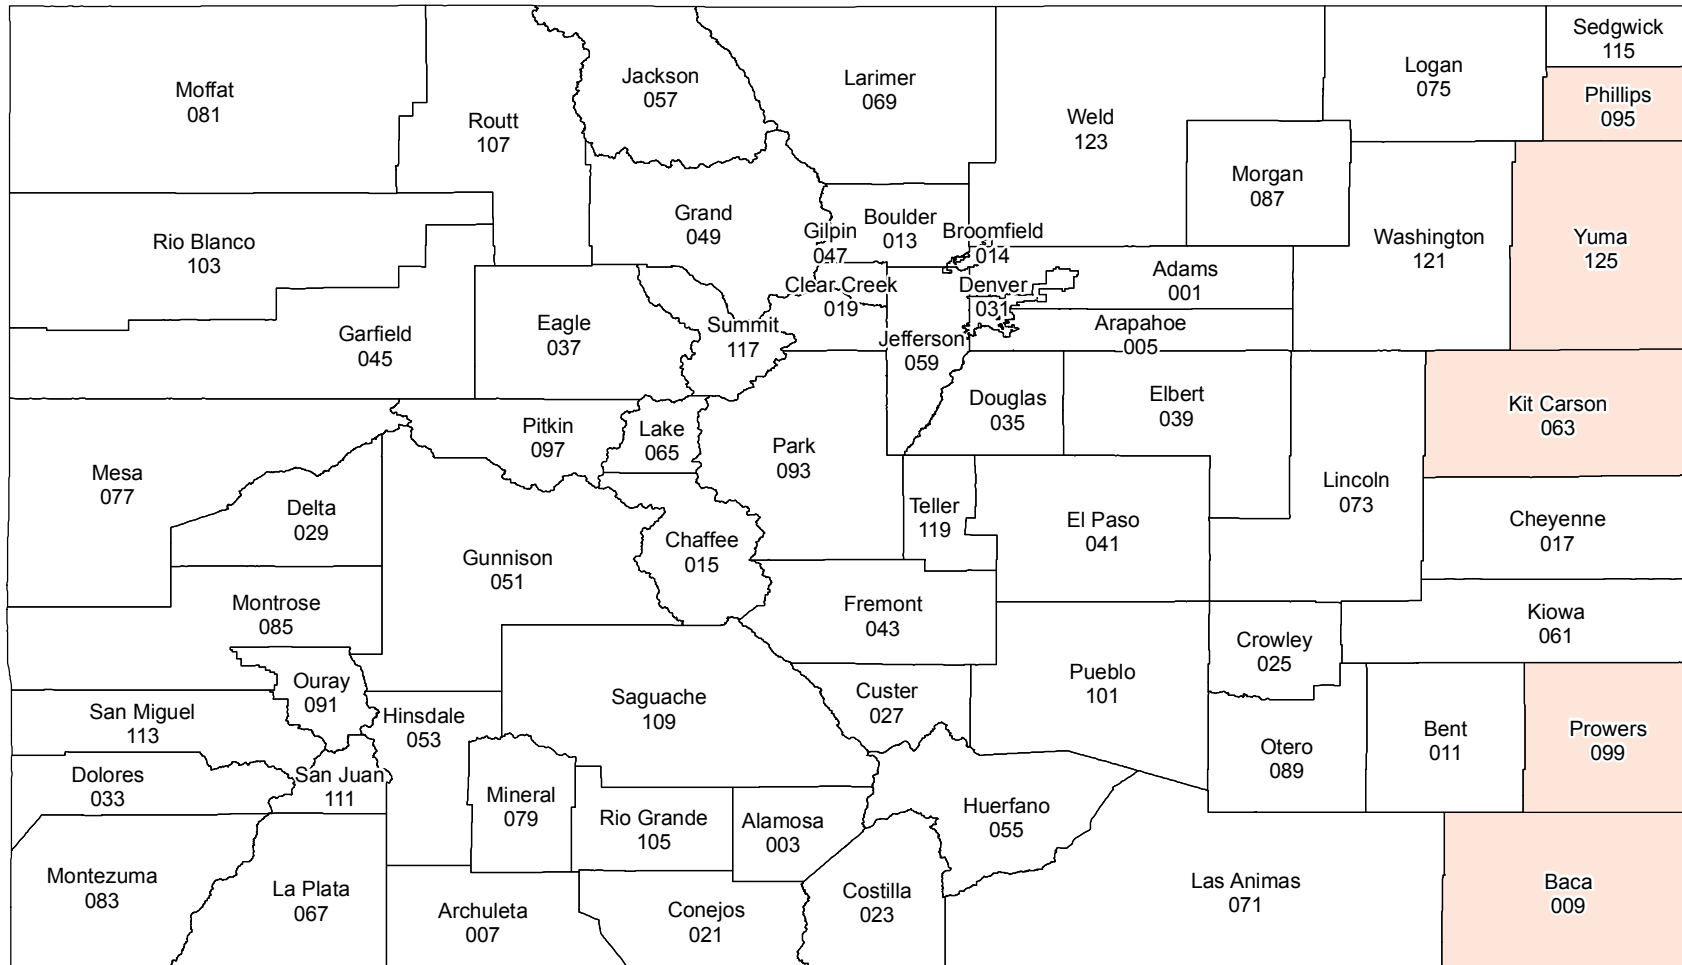

Colorado

2018 Crop Year Earliest Planting Dates

Popcorn

April 10, 2018

Source: Risk Management Agency
 Map Created By: RMA, Topeka Regional Office, Topeka KS
 Map Creation Date: January 12, 2018
 Map Projection: World Mercator

The Information displayed in this map is intended to serve as an aid in displaying data provided or stored by the Risk Management Agency. It does not modify, replace, or supersede and USDA published policy provision or procedure.