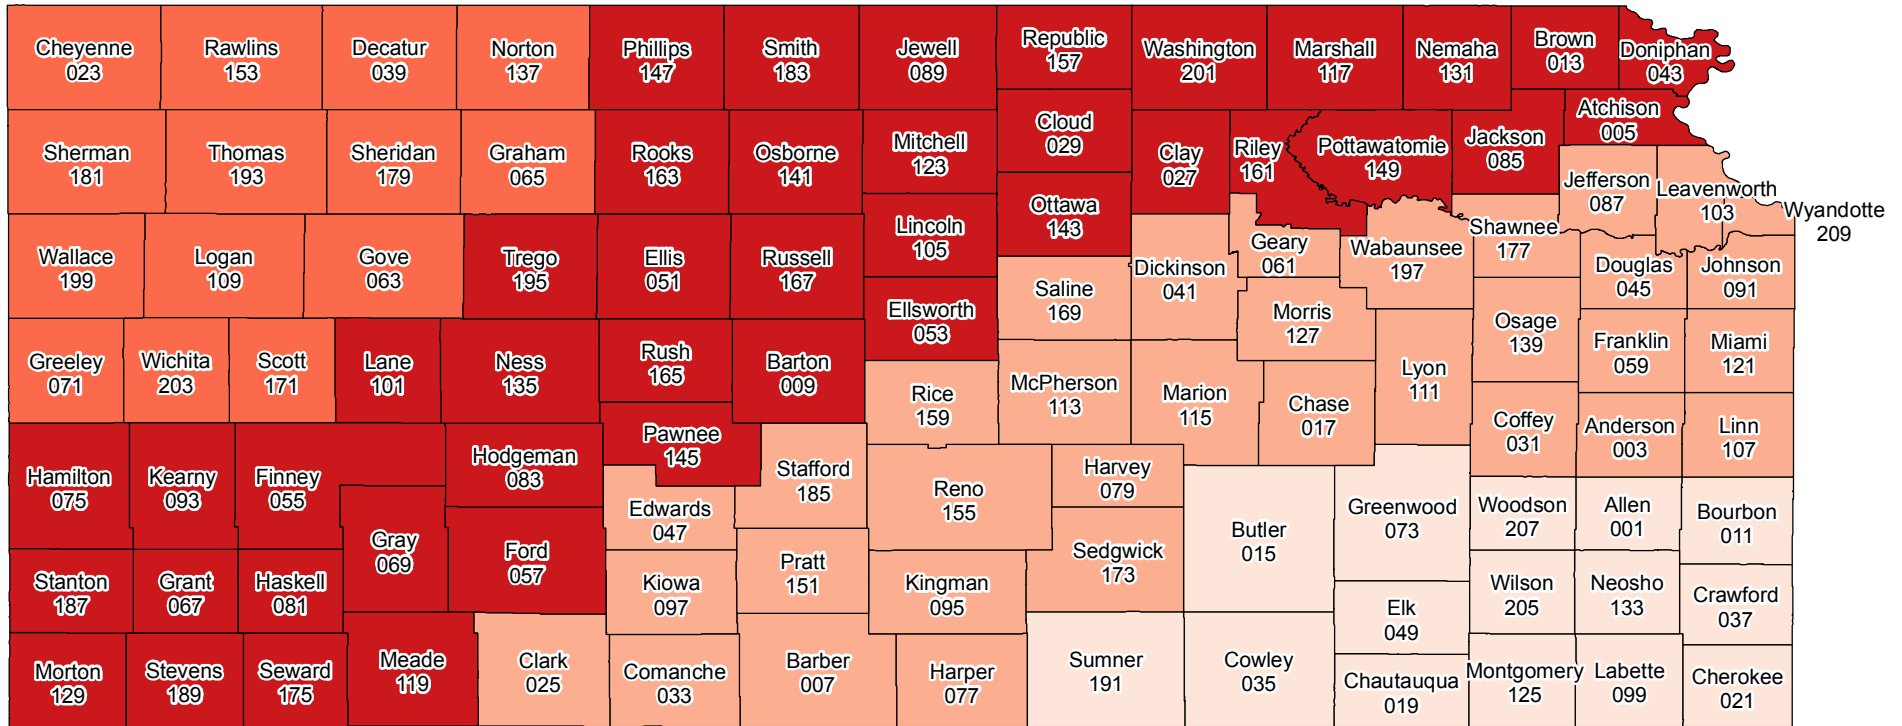

# Kansas

## 2018 Crop Year Earliest Planting Dates

### Corn

Source: Risk Management Agency  
 Map Created By: RMA, Topeka Regional Office, Topeka KS  
 Map Creation Date: January 12, 2018  
 Map Projection: World Mercator

The Information displayed in this map is intended to serve as an aid in displaying data provided or stored by the Risk Management Agency. It does not modify, replace, or supersede and USDA published policy provision or procedure.