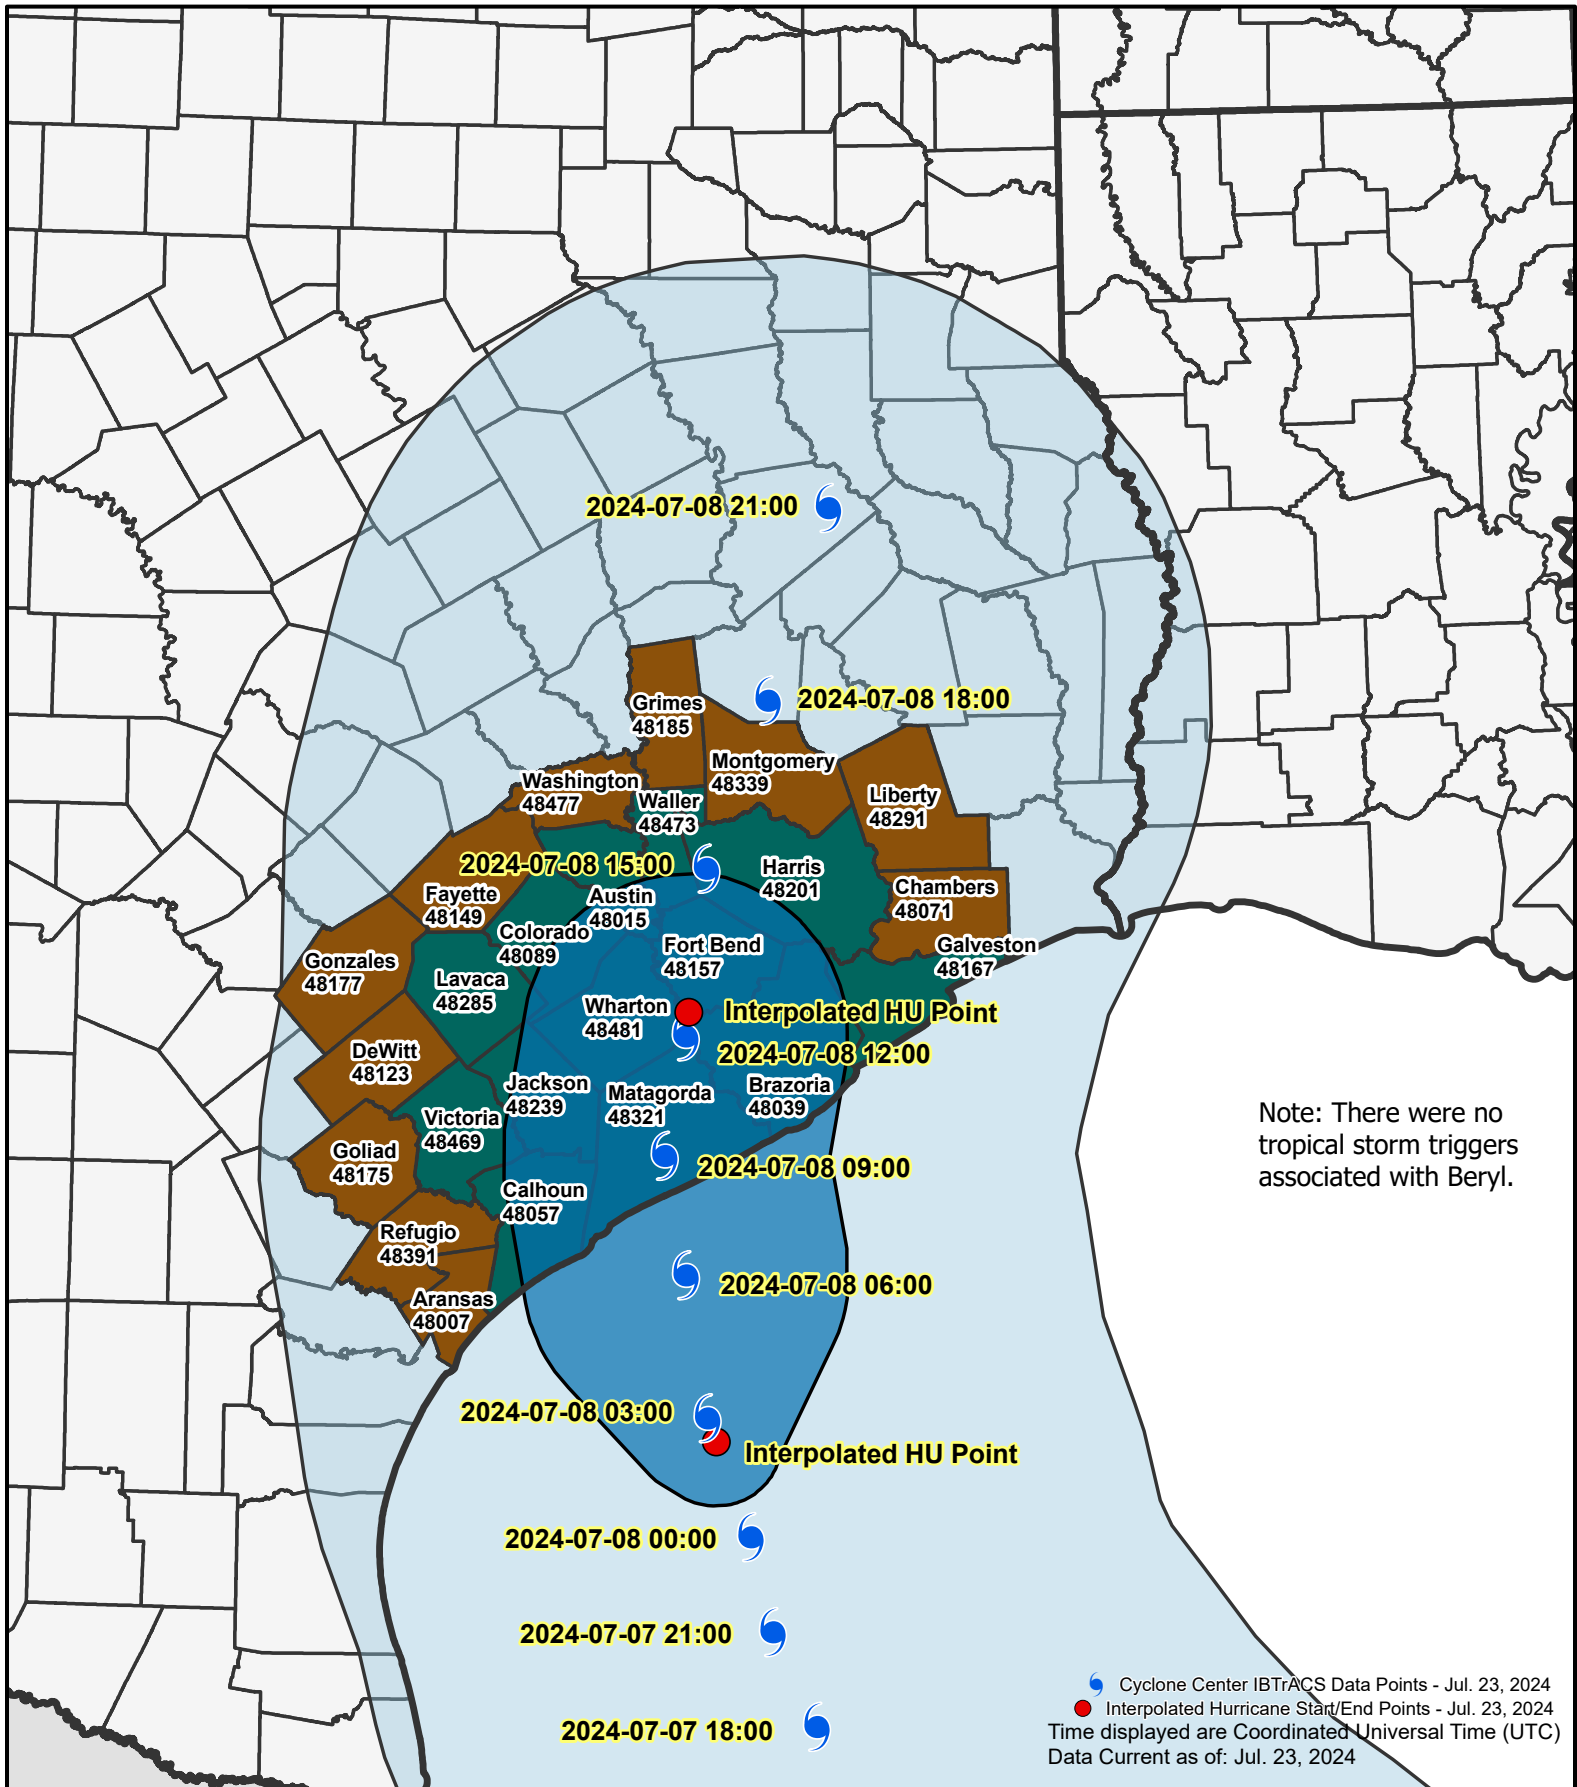

2024 Hurricane Beryl - IBTrACS

 Hurricane Beryl Corridor for RMA
 Hurricane Direct
 Tropical Storm Beryl Corridor for RMA
 Hurricane Indirect
 County Census Boundary - 2023

The information displayed in this map is intended to serve as an aid in displaying data provided or stored by the Risk Management Agency. It does not modify, replace or supersede any USDA published policy provisions or procedures. Projection: U S A Contiguous Albers Equal Area Conic