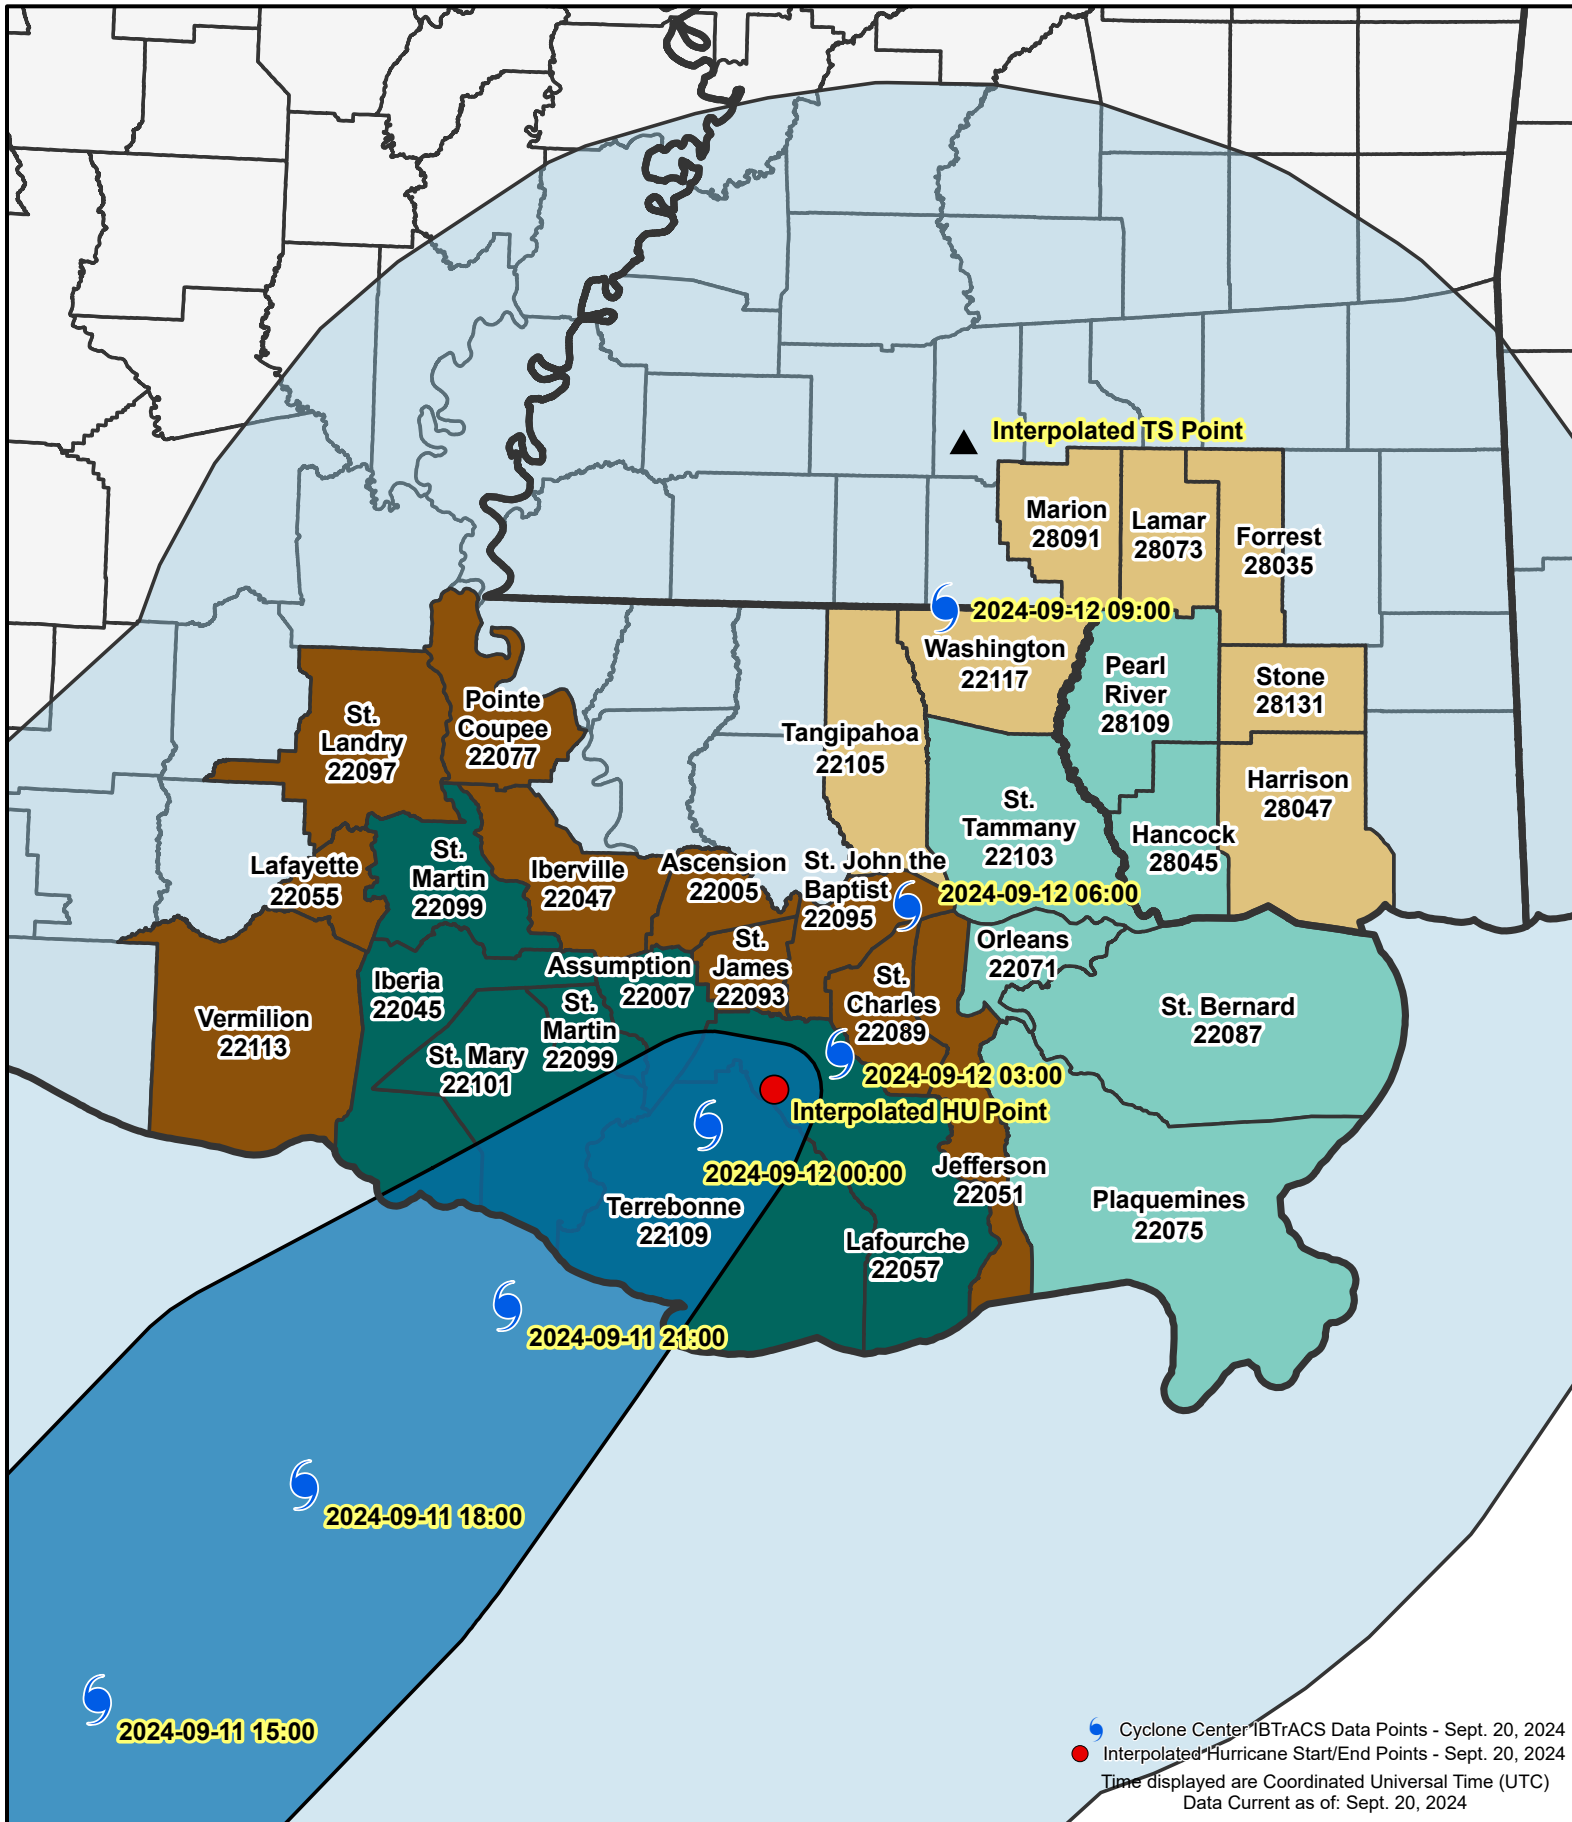

# 2024 Hurricane Francine - IBTrACS

Reinsurance Year 2024

Hurricane Francine Corridor for RMA  
Tropical Storm Francine Corridor for RMA

Hurricane Direct  
Hurricane Indirect

Tropical Storm Direct  
Tropical Storm Indirect

County/Parish Census Boundary - 2022