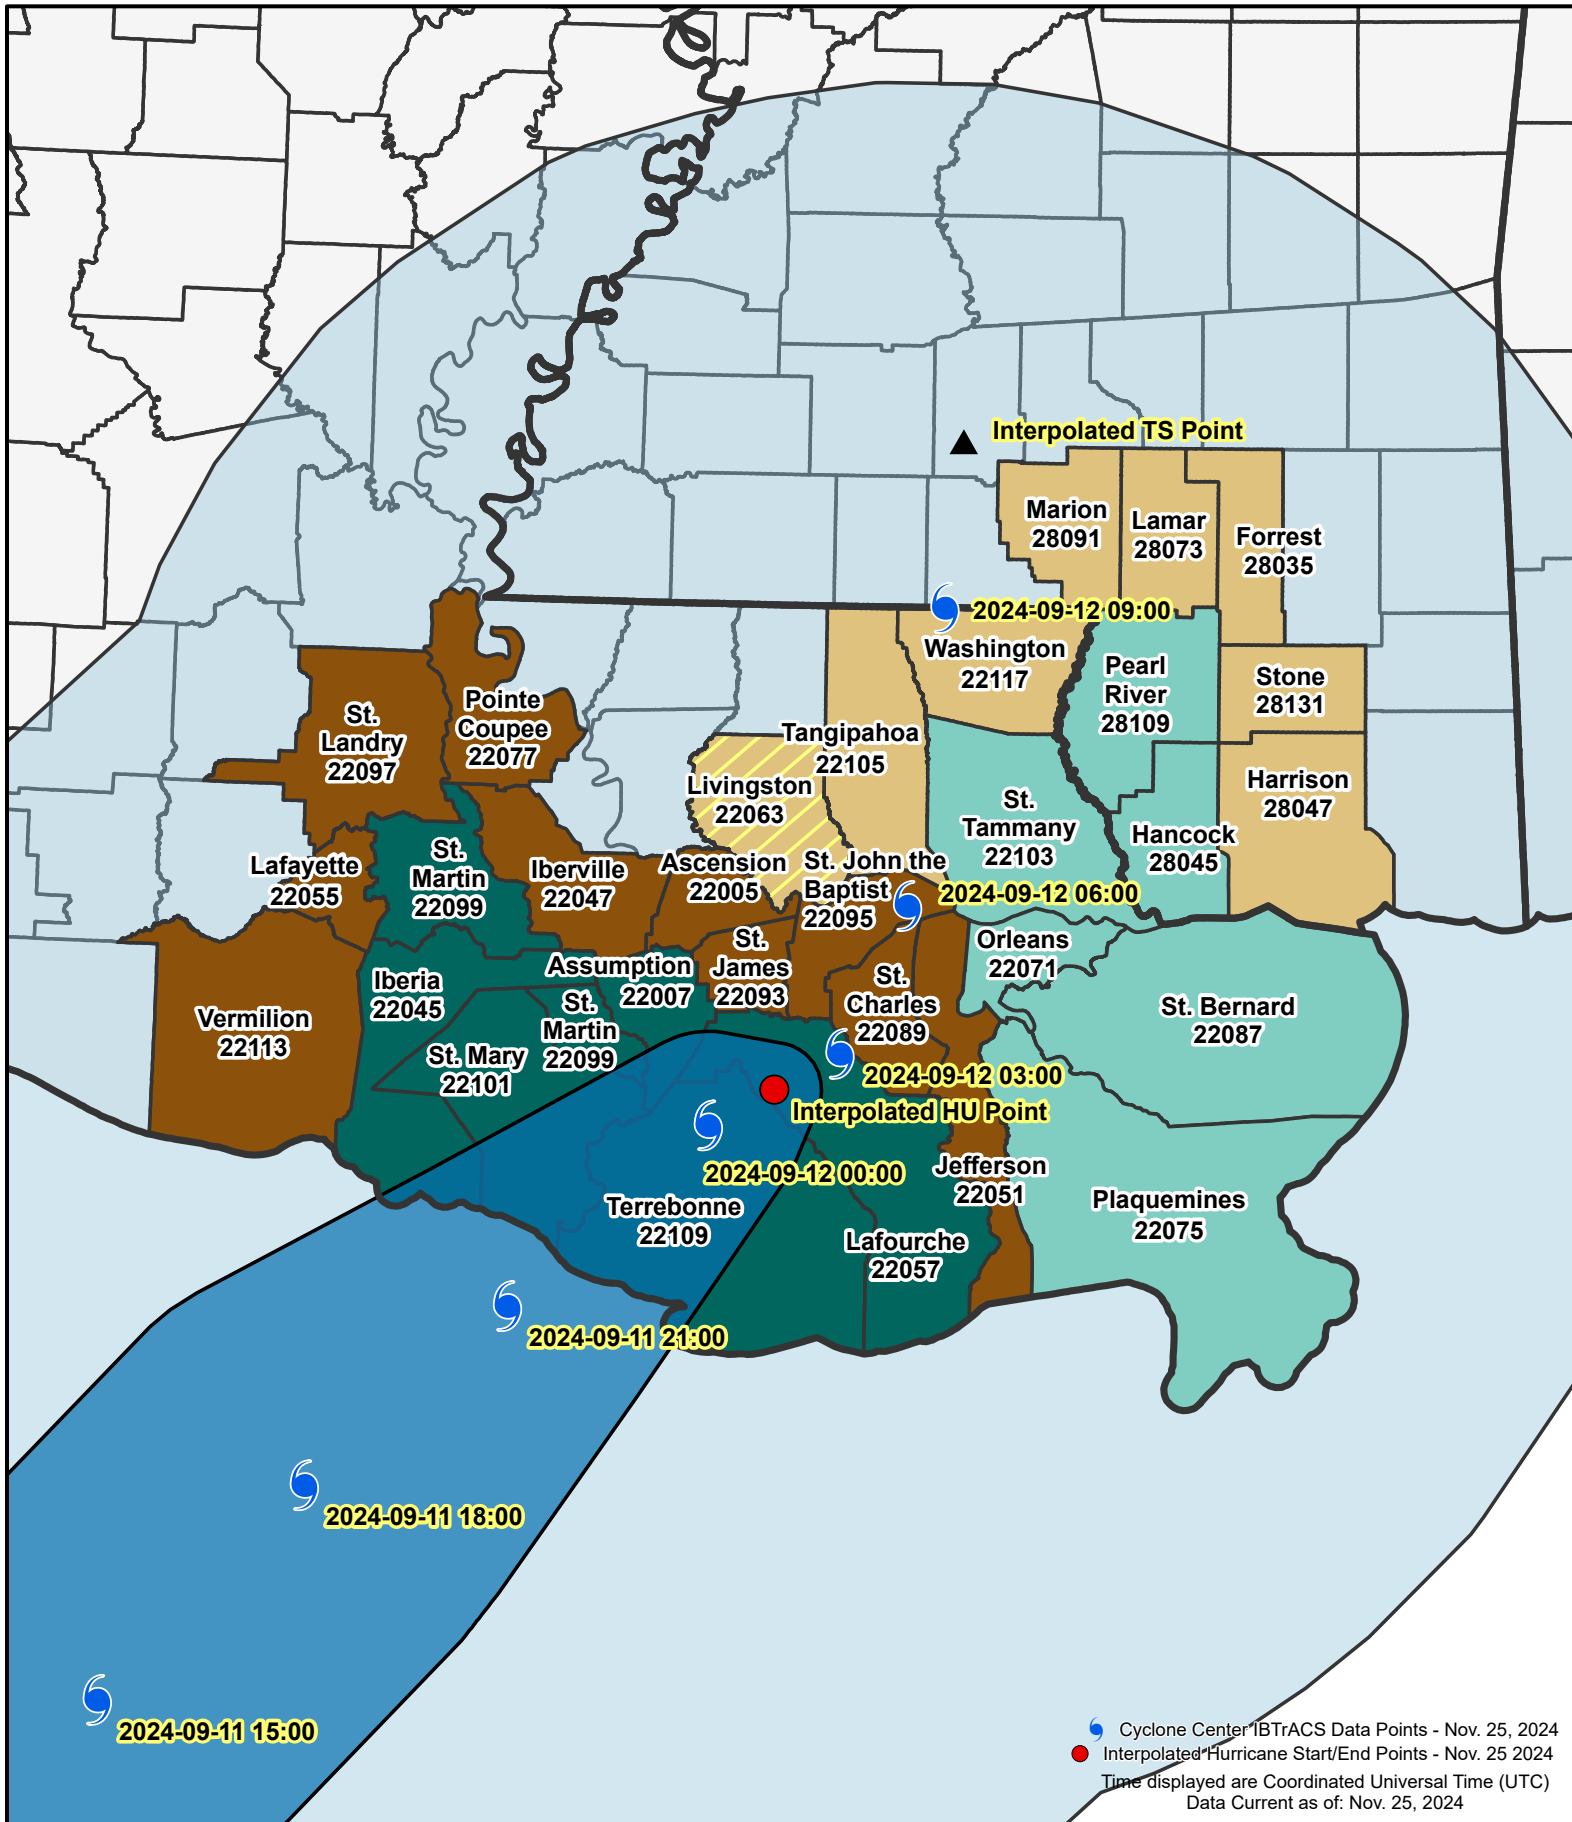

2024 Hurricane Francine - IBTrACS

Reinsurance Year 2024

Cyclone Center IBTrACS Data Points - Nov. 25, 2024
 Interpolated Hurricane Start/End Points - Nov. 25, 2024
 Time displayed are Coordinated Universal Time (UTC)
 Data Current as of: Nov. 25, 2024

	Hurricane Francine Corridor for RMA	Hurricane Direct	Tropical Storm Direct	Tropical Storm Added Adjacent Trigger	
	Tropical Storm Francine Corridor for RMA	Hurricane Indirect	Tropical Storm Indirect	County/Parish Census Boundary - 2022	

The information displayed in this map is intended to serve as an aid in displaying data provided or stored by the Risk Management Agency. It does not modify, replace or supersede any USDA published policy provisions or procedures. Projection: U S A Contiguous Albers Equal Area Conic