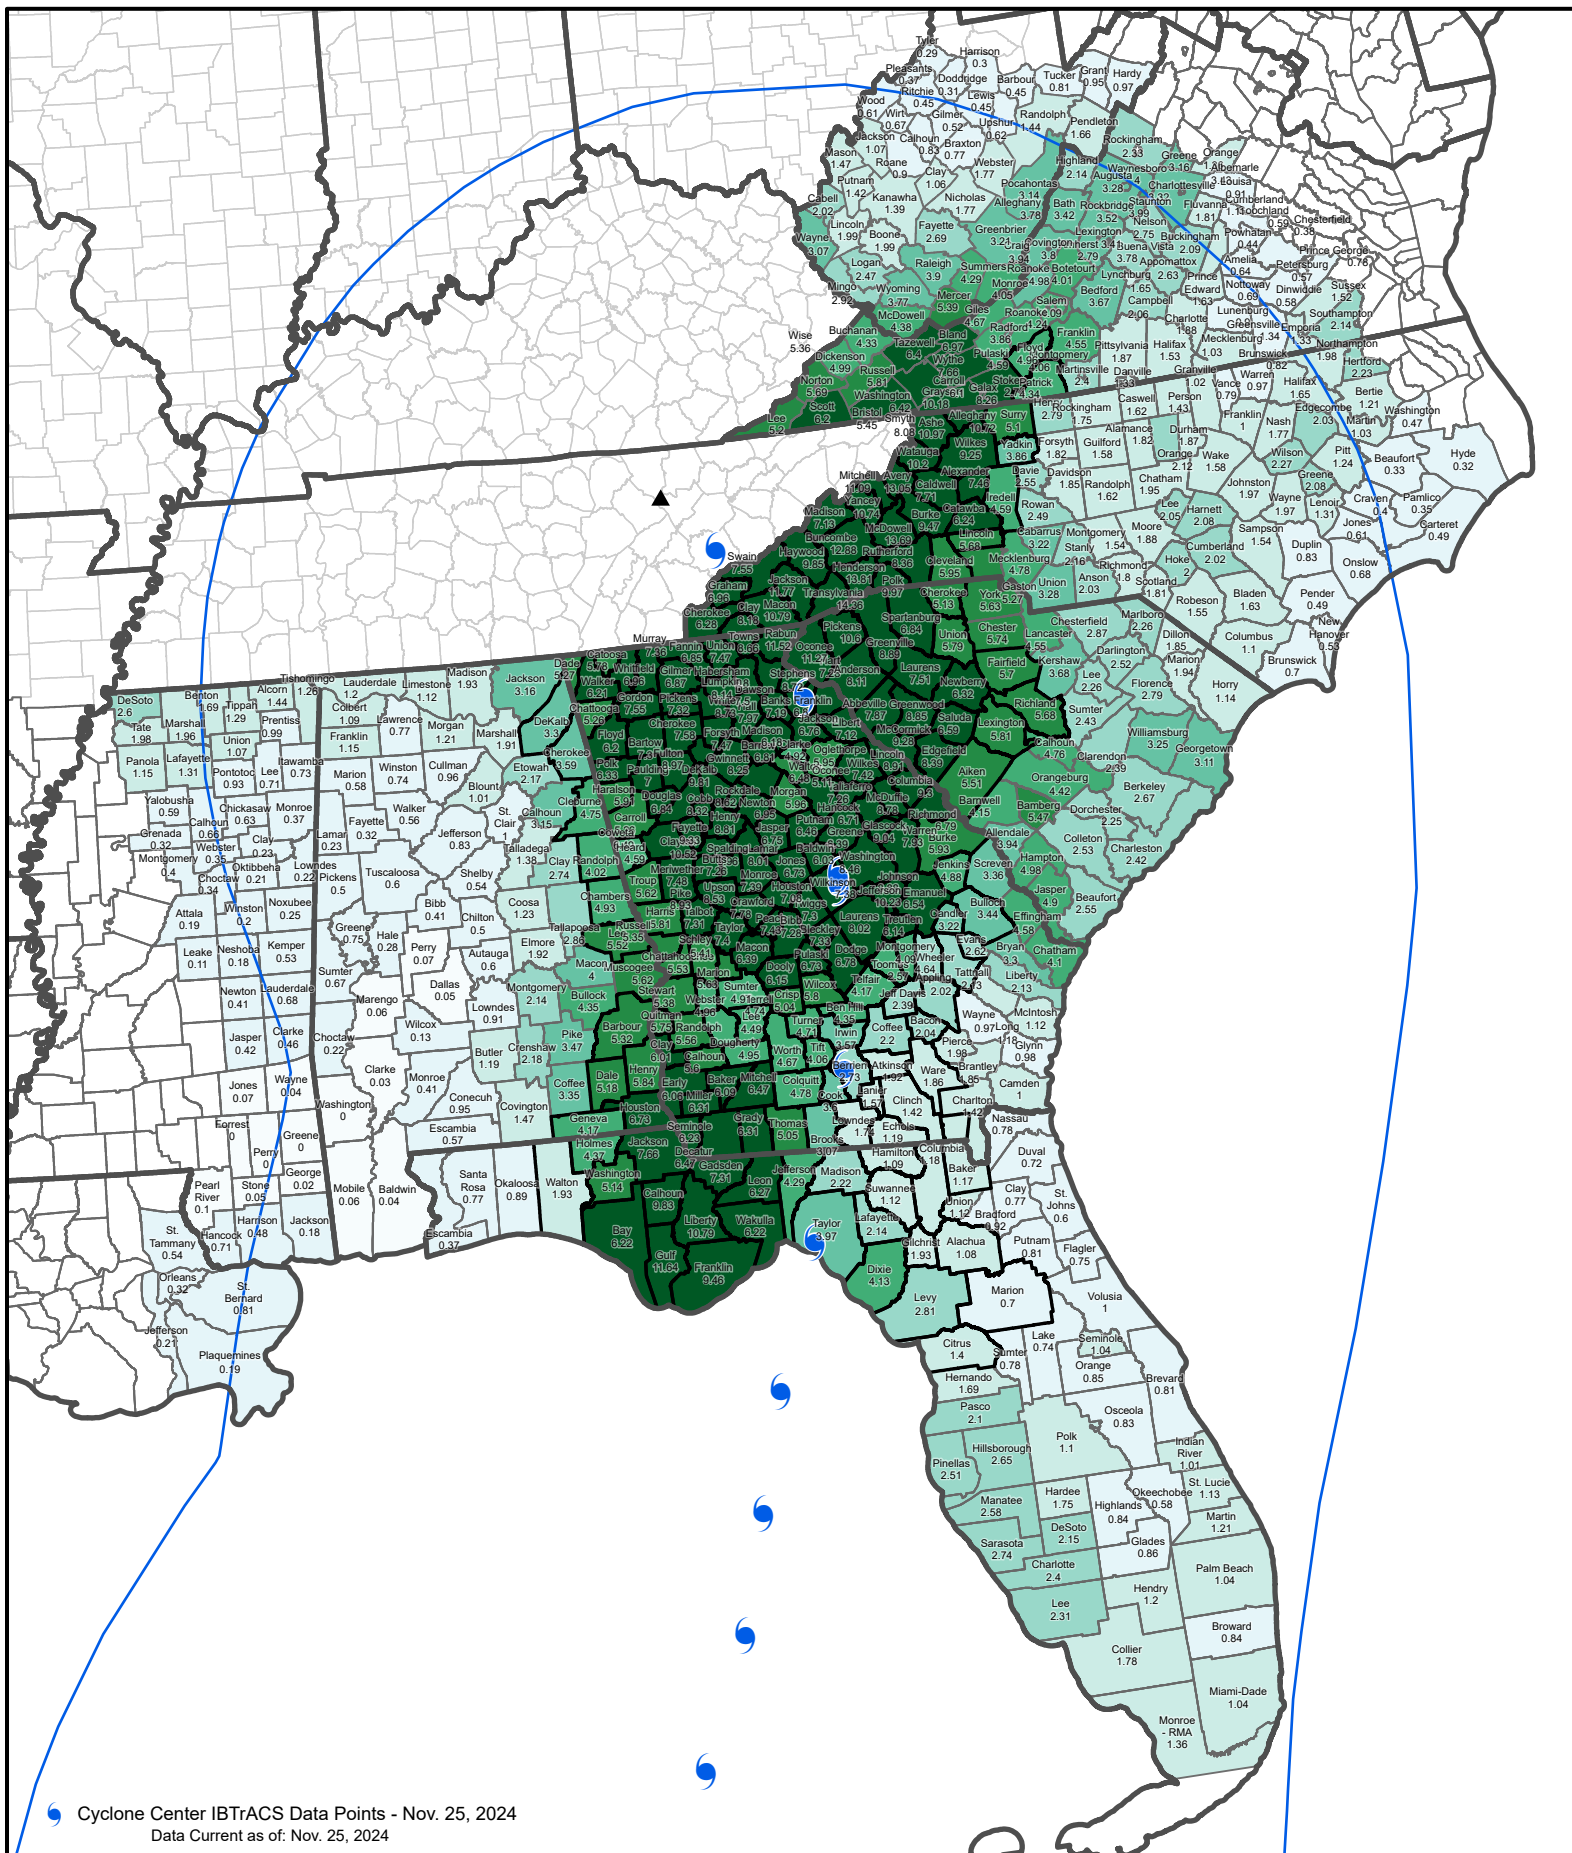

2024 Hurricane Helene - RY 2024 Rainfall Totals

Trace Amount	1.1 - 2 Inches	3.1 - 4 Inches	5.1 - 5.9 Inches	Tropical Storm	HIP-WI & TS Coverage Counties Available
.1 - 1 Inch	2.1 - 3 Inches	4.1 - 5 Inches	6+ Inches	Helene Corridor for RMA	Helene RY 2024 County Triggers

The information displayed in this map is intended to serve as an aid in displaying data provided or stored by the Risk Management Agency. It does not modify, replace or supersede any USDA published policy provisions or procedures. Projection: U S A Contiguous Albers Equal Area Conic