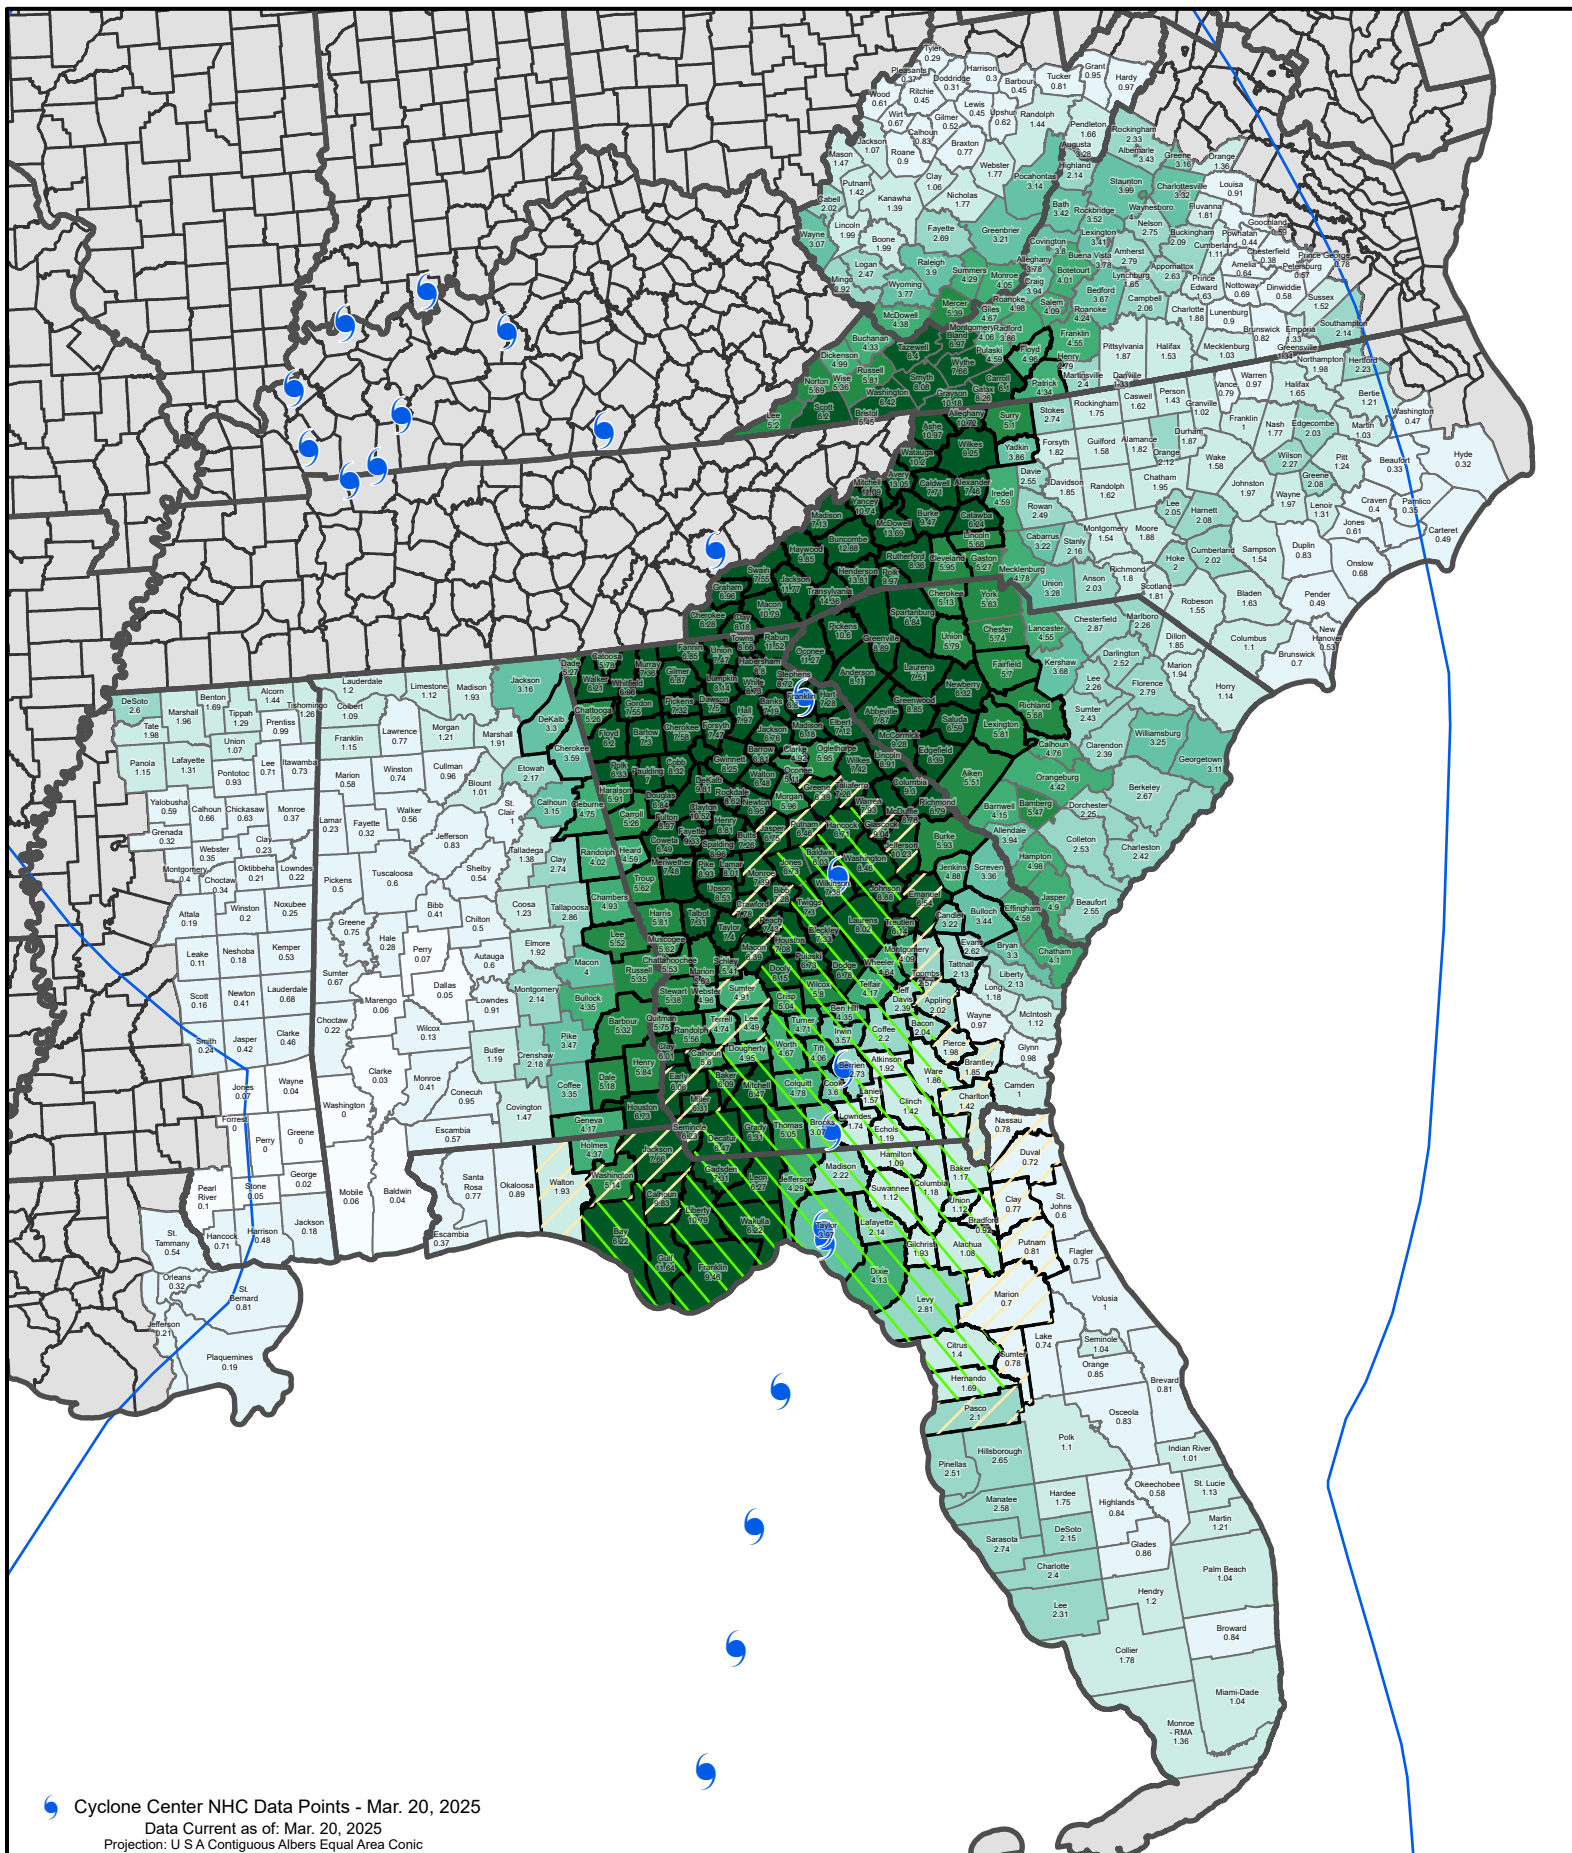

# 2024 Hurricane Helene - RY 2024 Rainfall Totals

- 
- 
- 
- 
- 
- 

- Tropical Storm Helene Corridor for RMA
- Helene RY 2024 County Triggers
- HU Direct
- HU Indirect