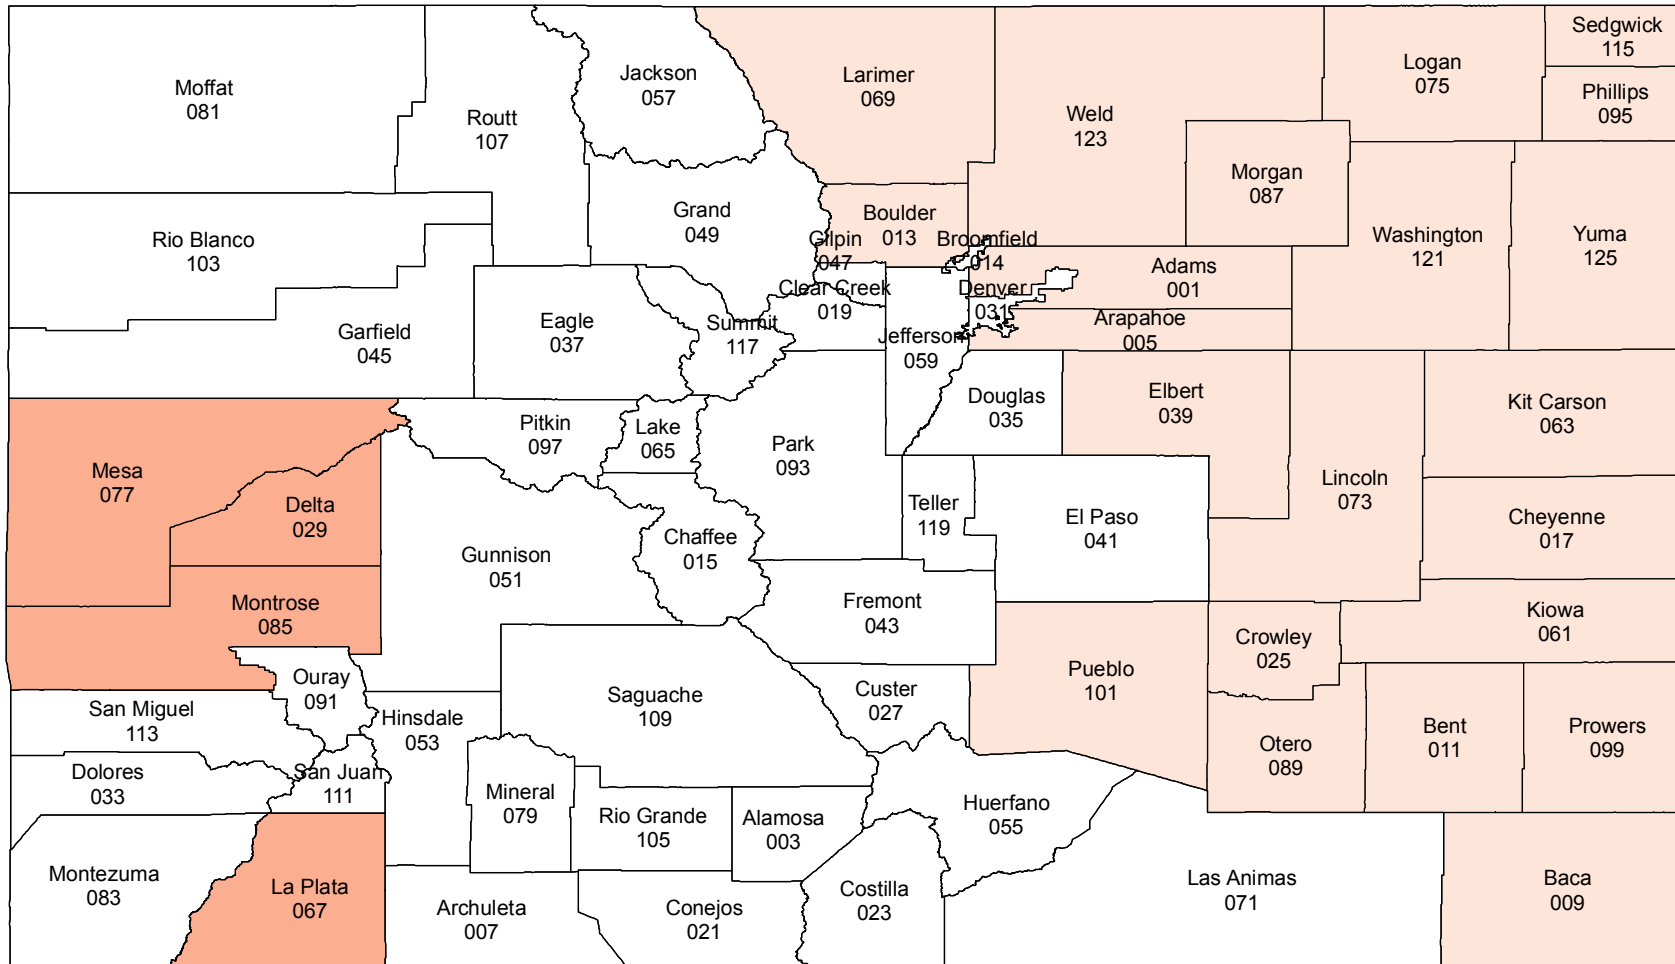

# COLORADO

## 2018 Crop Year Final Planting Dates

### Corn

May 31, 2018  
 June 15, 2018

Source: Risk Management Agency  
 Map Created By: RMA, Topeka Regional Office, Topeka KS  
 Map Creation Date: January 12, 2018  
 Map Projection: World Mercator

The Information displayed in this map is intended to serve as an aid in displaying data provided or stored by the Risk Management Agency. It does not modify, replace, or supersede and USDA published policy provision or procedure.