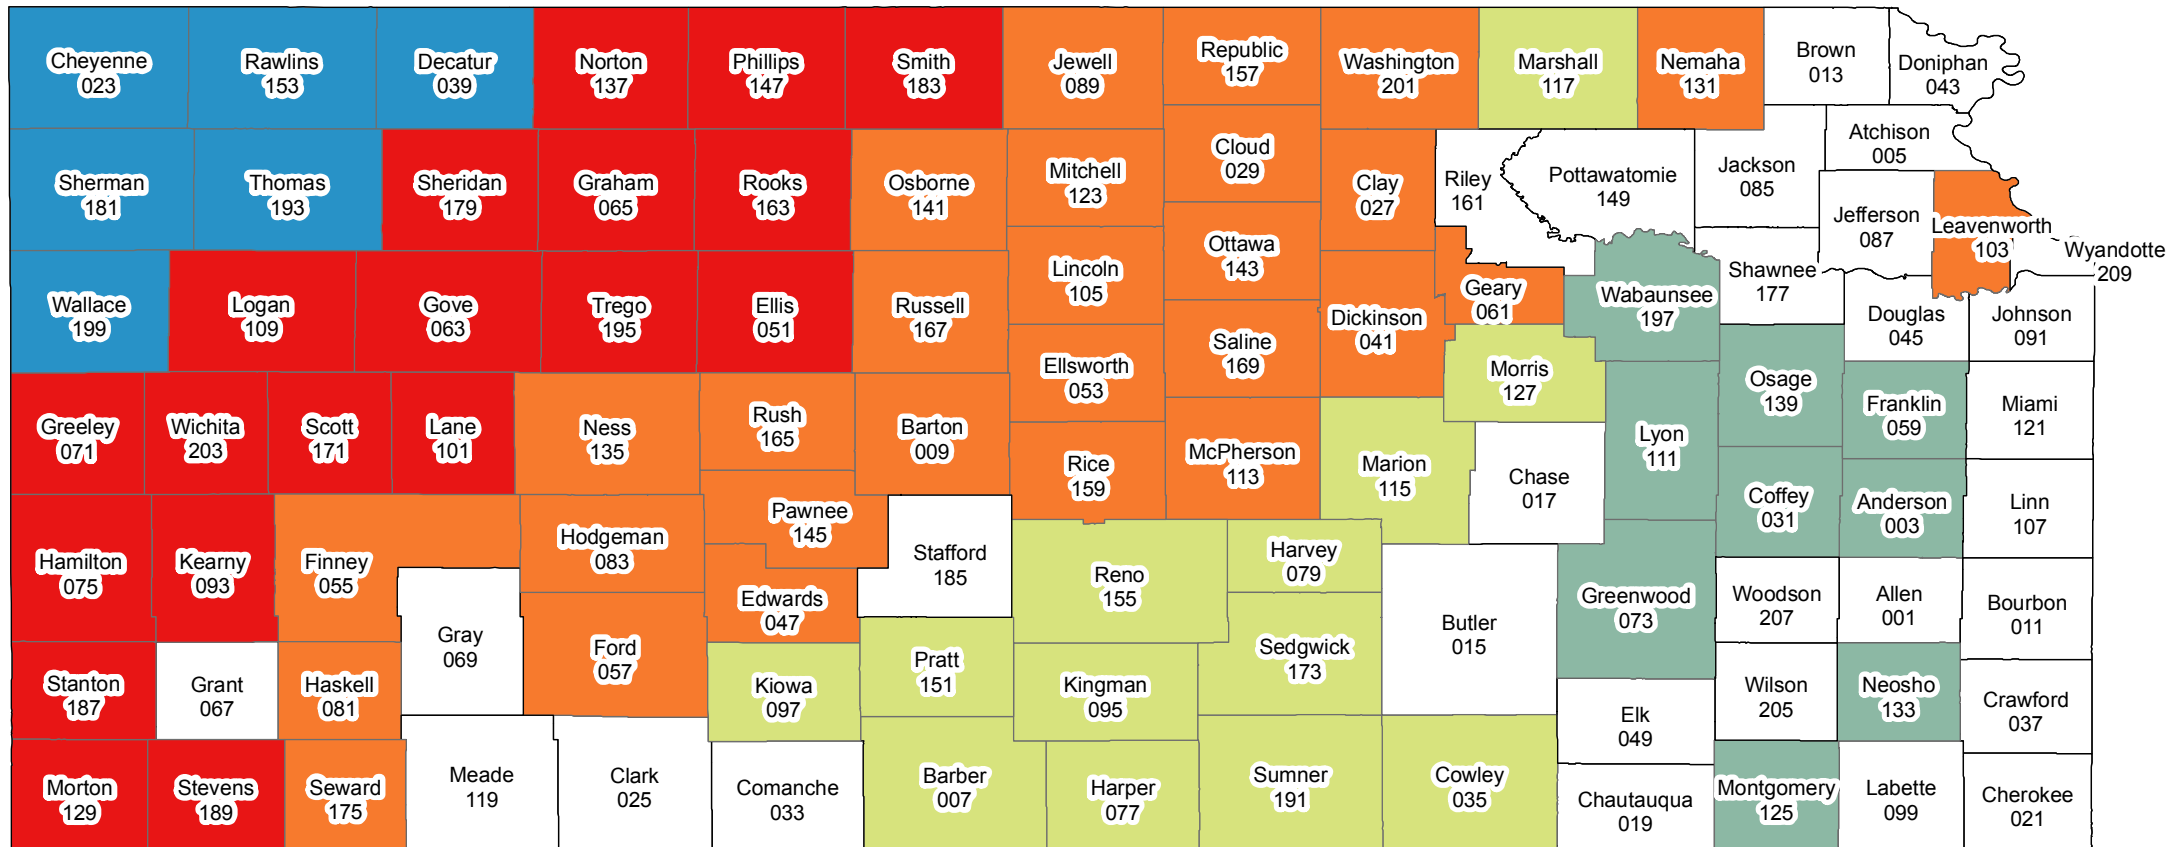

KANSAS

2018 Crop Year Final Planting Dates

BARLEY

- Winter October 31, 2017/Spring - April 30, 2018
- Winter - November 15, 2017/Spring - April 30, 2018
- Winter - November 5, 2017/Spring - April 30, 2018
- Winter - October 15, 2017/Spring - April 30, 2018
- Winter - October 20, 2017/Spring - April 30, 2018

Source: Risk Management Agency
 Map Created By: RMA, Topeka Regional Office, Topeka KS
 Map Creation Date: September 14, 2017
 Map Projection: World Mercator

The Information displayed in this map is intended to serve as an aid in displaying data provided or stored by the Risk Management Agency. It does not modify, replace, or supersede and USDA published policy provision or procedure.