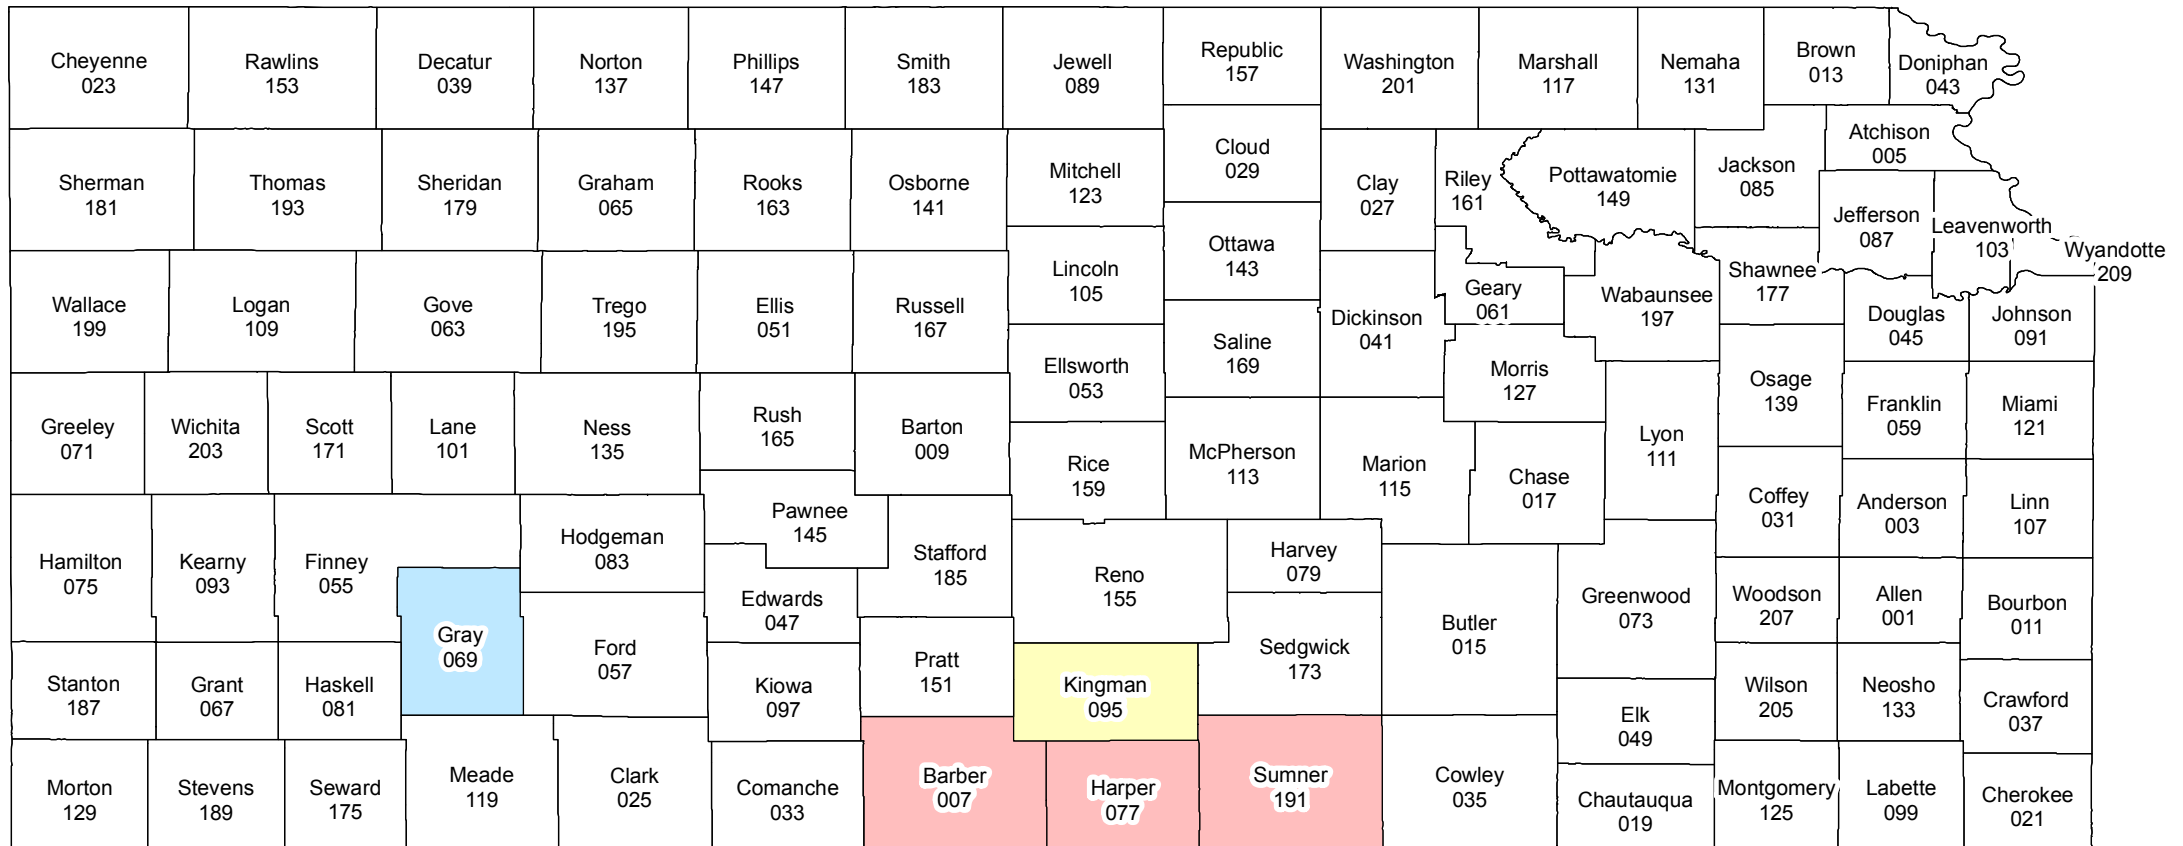

# KANSAS

## 2018 Crop Year Final Planting Dates

### CANOLA

- October 10, 2017
- September 30, 2017
- September 25, 2017

Source: Risk Management Agency  
 Map Created By: RMA, Topeka Regional Office, Topeka KS  
 Map Creation Date: September 14, 2017  
 Map Projection: World Mercator