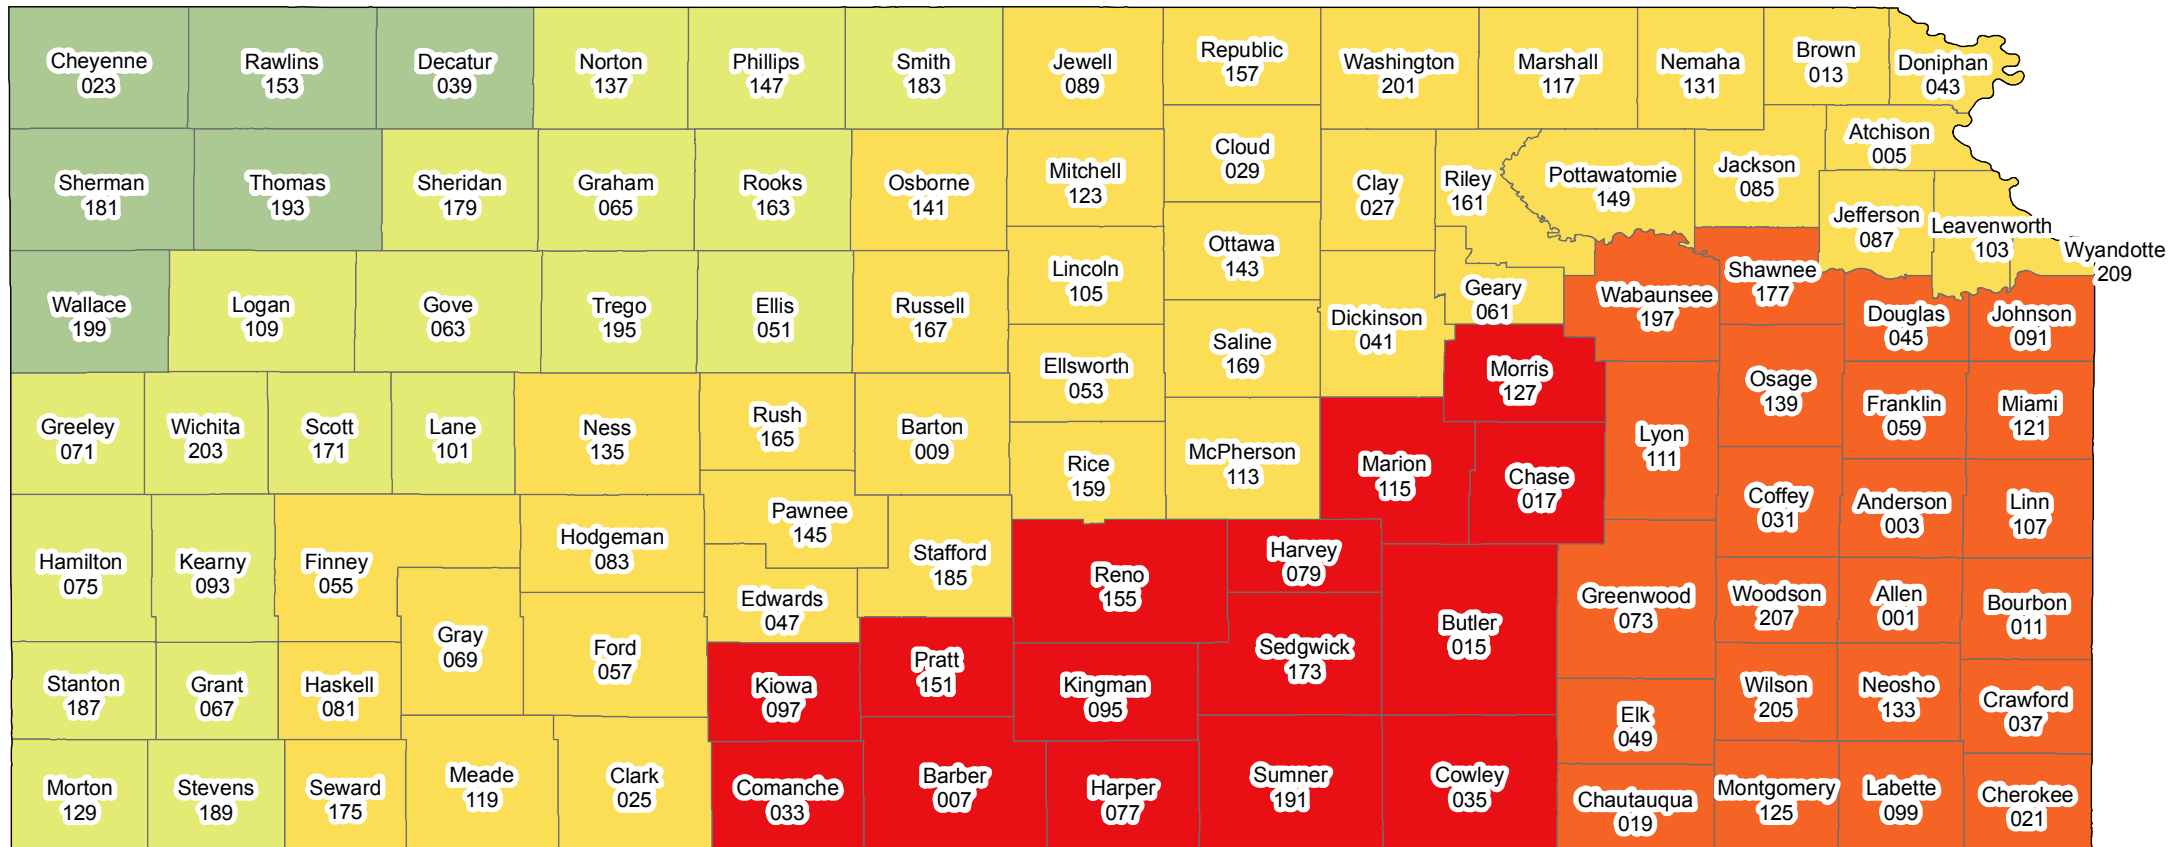

KANSAS

2018 Crop Year Final Planting Dates

WHEAT

Source: Risk Management Agency
 Map Created By: RMA, Topeka Regional Office, Topeka KS
 Map Creation Date: September 14, 2017
 Map Projection: World Mercator

The Information displayed in this map is intended to serve as an aid in displaying data provided or stored by the Risk Management Agency. It does not modify, replace, or supersede and USDA published policy provision or procedure.