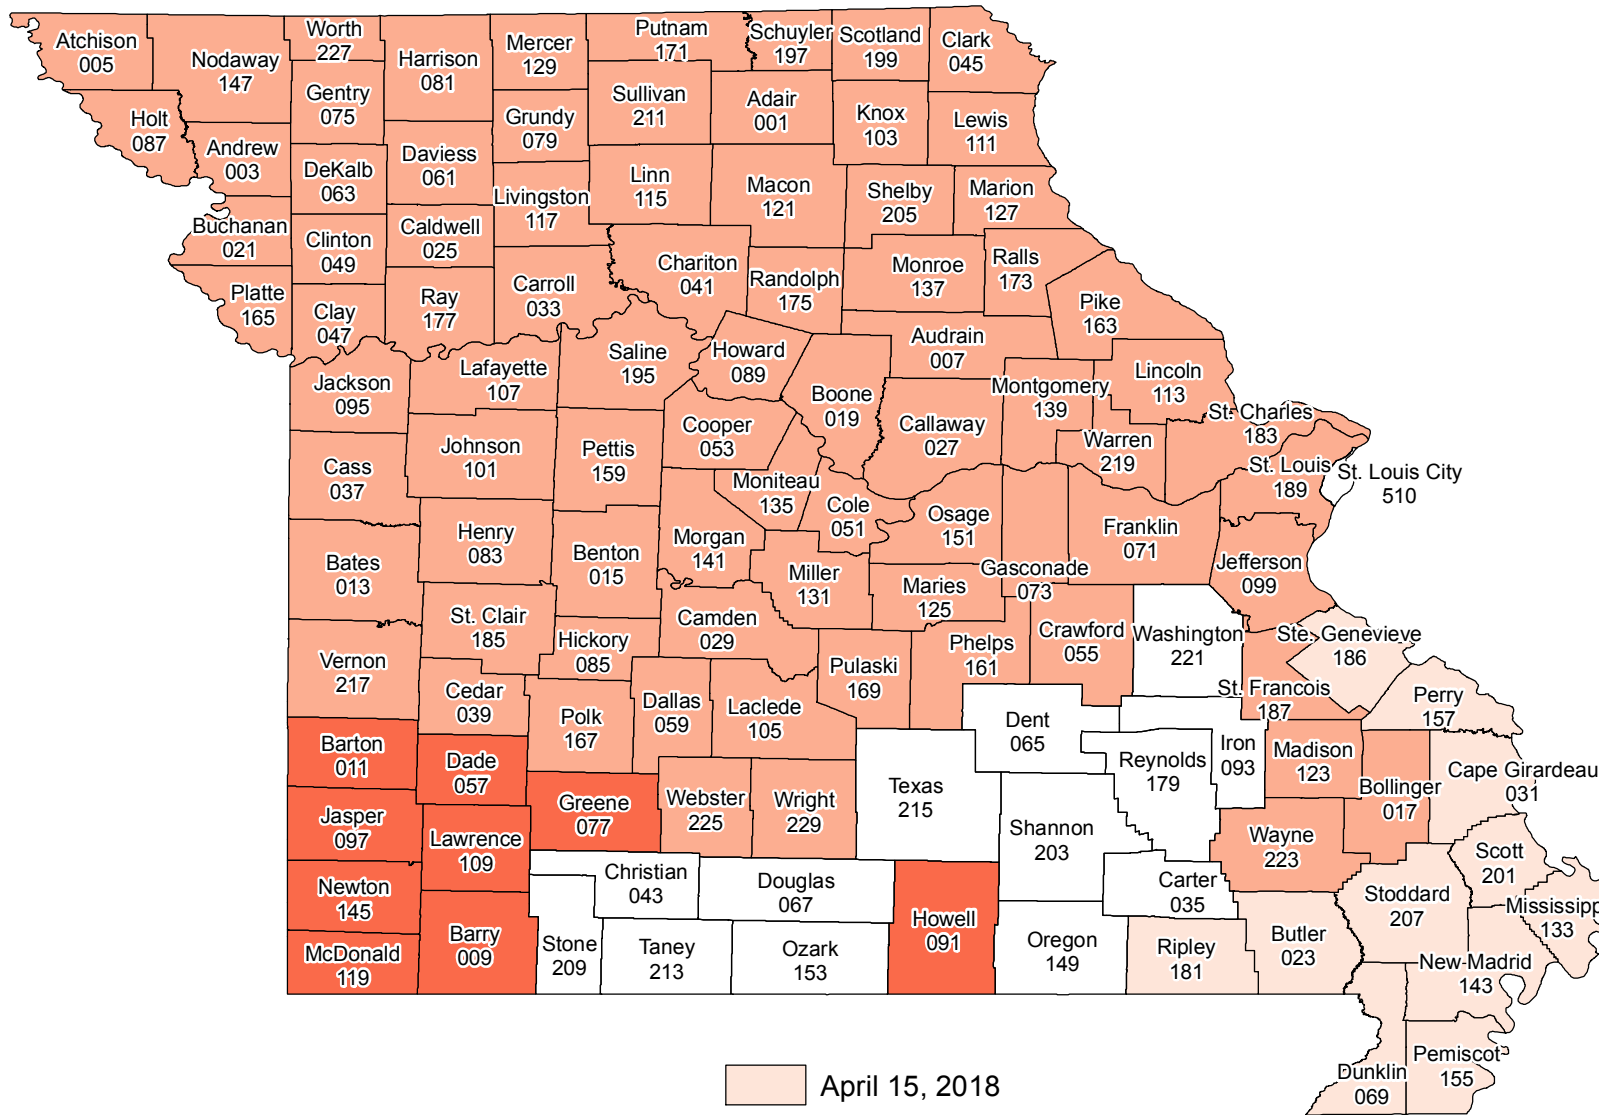

Missouri

2018 Crop Year Earliest Planting Dates

Soybeans

Source: Risk Management Agency
 Map Created By: RMA, Topeka Regional Office, Topeka KS
 Map Creation Date: January 12, 2018
 Map Projection: World Mercator

The Information displayed in this map is intended to serve as an aid in displaying data provided or stored by the Risk Management Agency. It does not modify, replace, or supersede and USDA published policy provision or procedure.