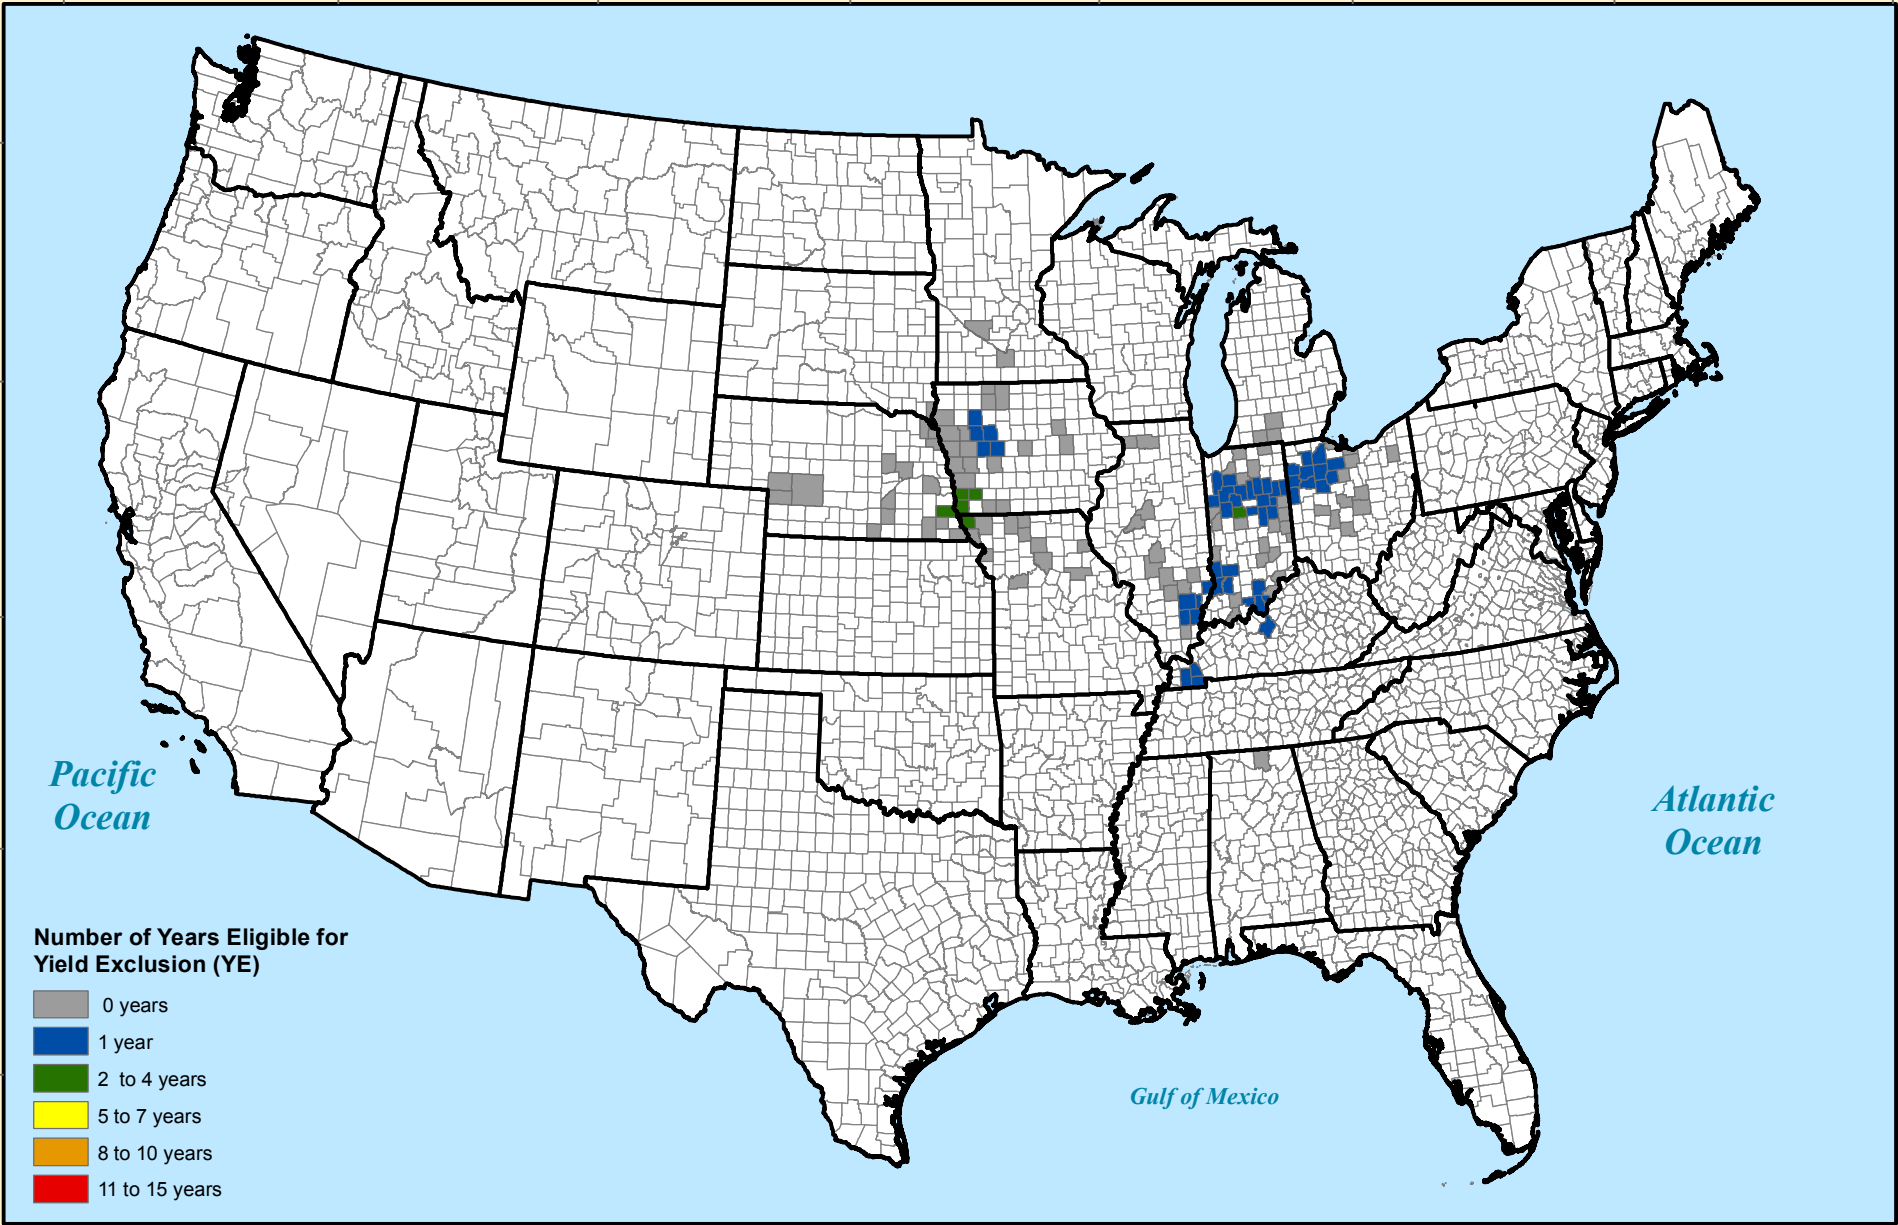

-130° -120° -110° -100° -90° -80° -70° -60°

45°
40°
35°
30°
25°

Number of Years Eligible for Yield Exclusion (YE)

- 0 years
- 1 year
- 2 to 4 years
- 5 to 7 years
- 8 to 10 years
- 11 to 15 years

[TABLE](#)

Links directly to the Commodity table (**double click**)

**2015 CROP YEAR
NON-IRRIGATED POPCORN
YIELD EXCLUSION (YE)**

Coordinate System: Albers
 Central Meridian: 96°0'0"W
 1st Std Parallel: 20°0'0"N
 2nd Std Parallel: 60°0'0"N
 Latitude of Origin: 40°0'0"N
Metadata:
 County Files - US Census Tiger
 Files 2013
 YE Coverage - USDA - RMA
 December 2014

STATEMENT
 The Maps produced represent the number of years (since 1995) eligible for yield exclusion for the 2015 crop year.