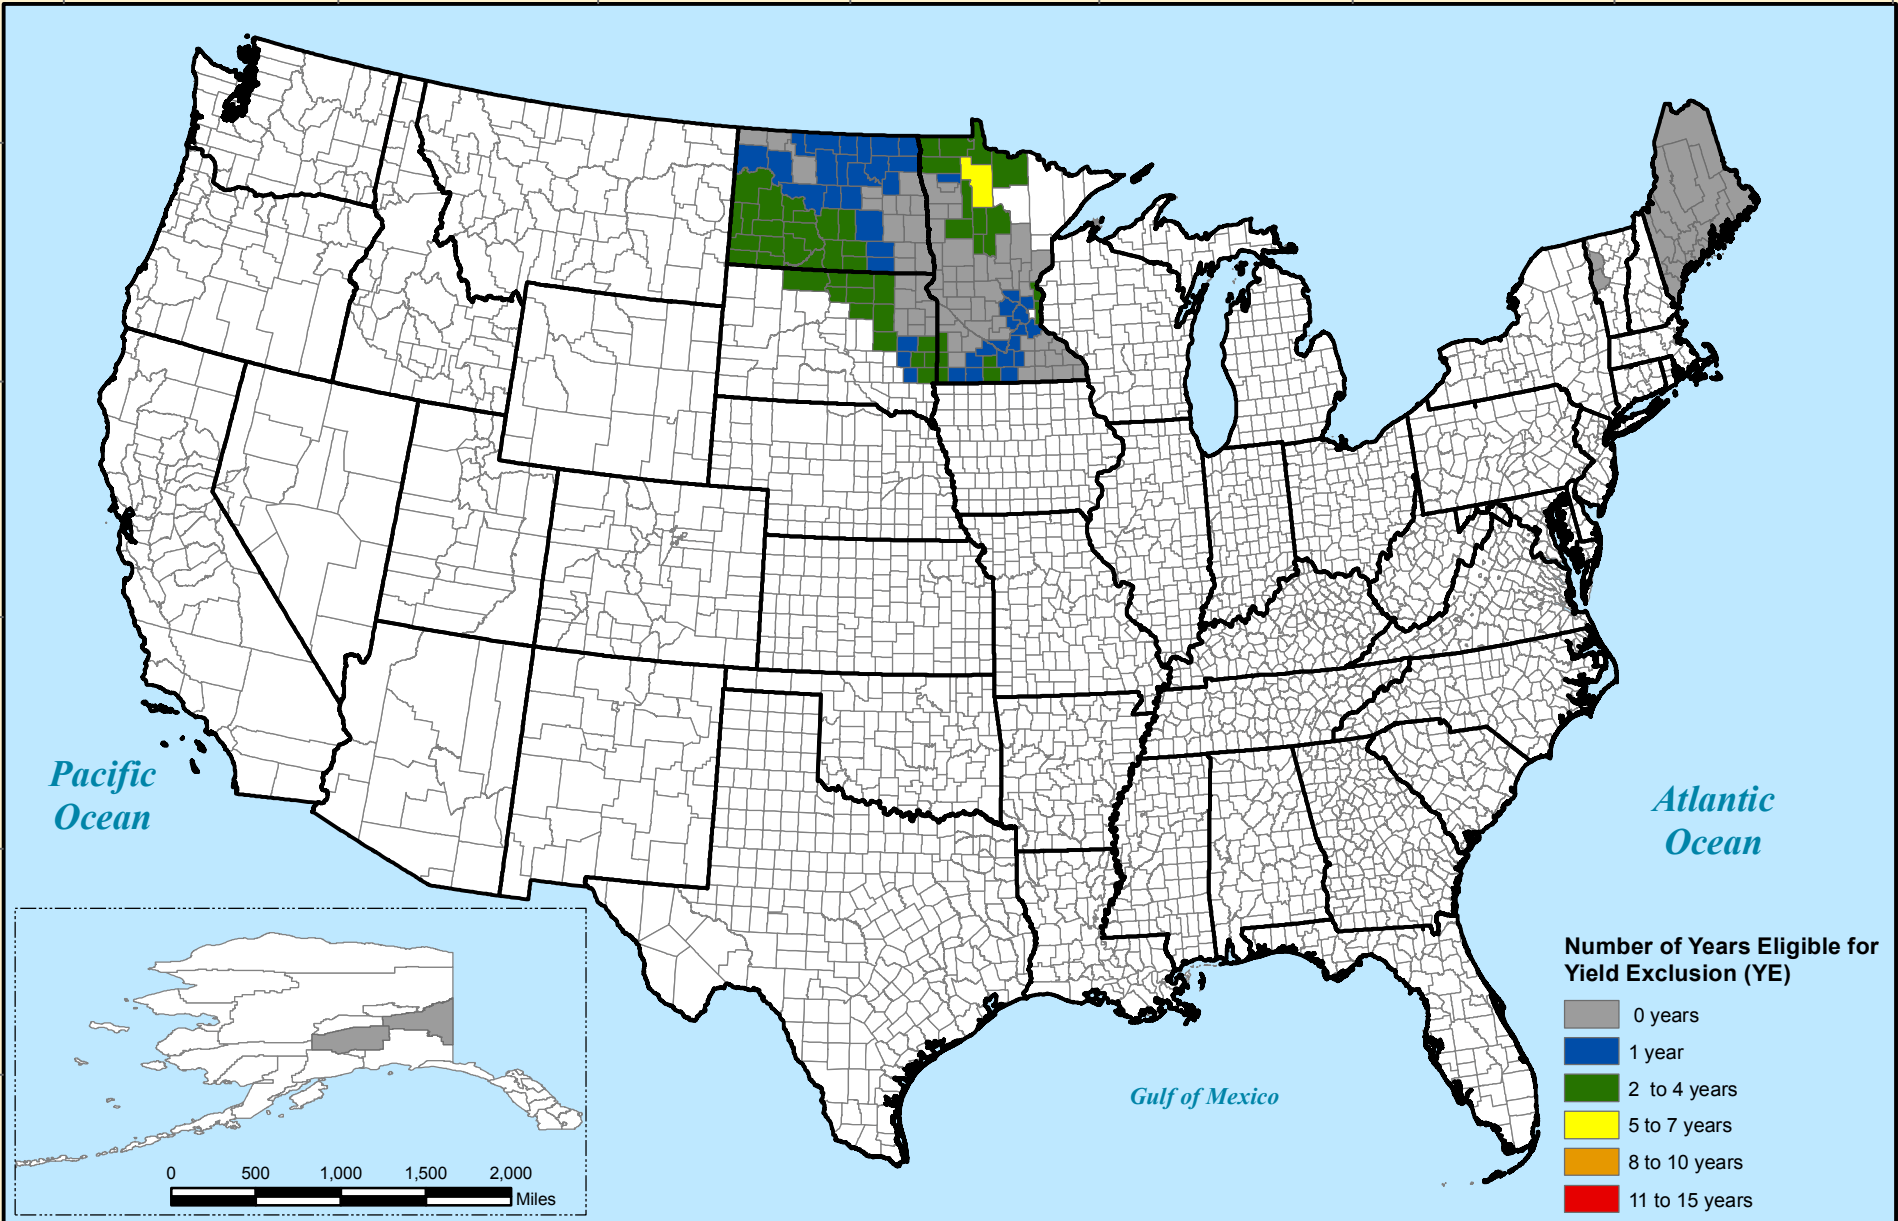

-130° -120° -110° -100° -90° -80° -70° -60°

45°
40°
35°
30°
25°

Number of Years Eligible for Yield Exclusion (YE)

- 0 years
- 1 year
- 2 to 4 years
- 5 to 7 years
- 8 to 10 years
- 11 to 15 years

TABLE

Links directly to the Commodity table (**double click**)

Wheat - Depicts only those counties with a November 30th filing date.

**2015 CROP YEAR
NON-IRRIGATED WHEAT
YIELD EXCLUSION (YE)**

Coordinate System: Albers
Central Meridian: 96°0'0"W
1st Std Parallel: 20°0'0"N
2nd Std Parallel: 60°0'0"N
Latitude of Origin: 40°0'0"N
Metadata:
County Files - US Census Tiger Files 2013
YE Coverage - USDA - RMA December 2014

STATEMENT
The Maps produced represent the number of years (since 1995) eligible for yield exclusion for the 2015 crop year.